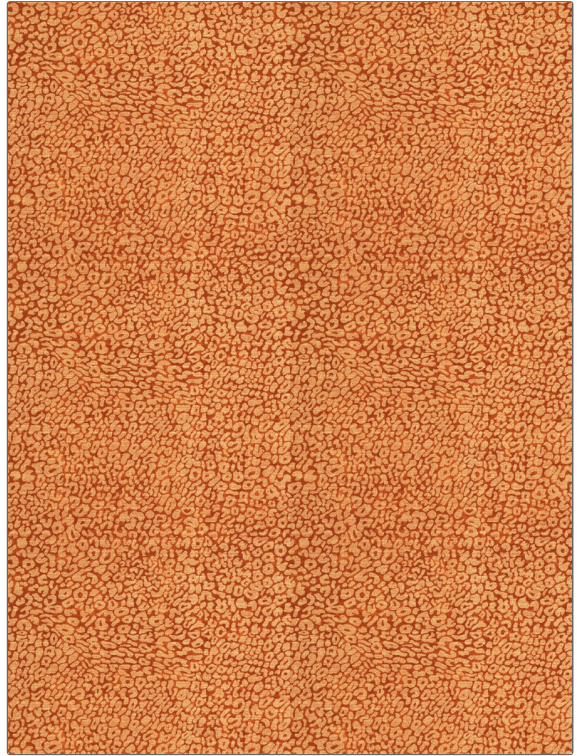

Fabric Product Details

PATTERN Yoruba
COLOR Papaya

BRAND

Vervain

APPLICATION

Fabric

USES

Bedding, Drapery

CATEGORIES

Prints, Prints

BOOK

**Vervain Fall 2017
Phoenician**

COLORS

**Metallic, Gold, Orange /
Spice, Red**

DESIGN TYPES

Print Pattern, Animal Skins

SCALE

Small

RAILROADED

Not Railroaded

WIDTH

54.00 in (137.16 cm)

VERTICAL REPEAT

13.50 in (34.29 cm)

HORIZONTAL REPEAT

13.50 in (34.29 cm)

CONTENT

100% Cotton

PRODUCT NUMBER

9024206

DATE BOOKED

11/2017

COUNTRY

Printed In USA

CLEANING CODES

S

ADDITIONAL PRODUCT NOTES

Exclusive Pattern