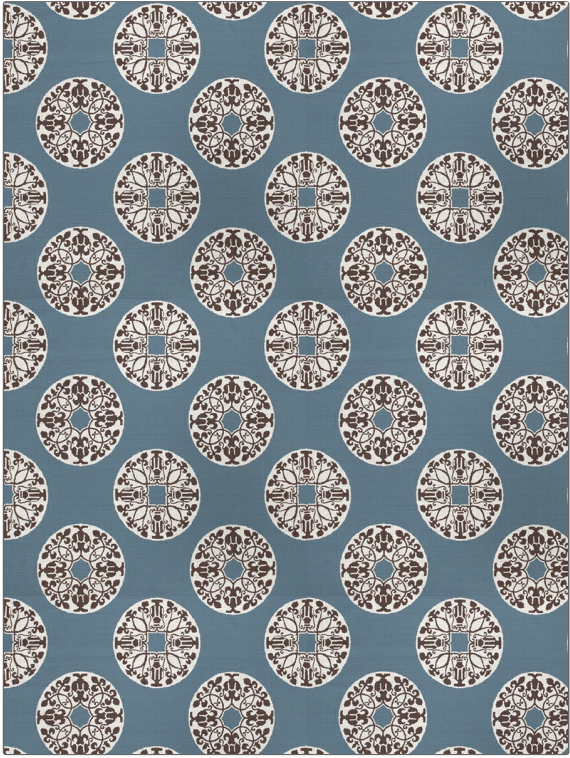

Fabric Product Details

PATTERN Amphora Coin
COLOR 05

BRAND Vervain
APPLICATION Fabric

USES Bedding
CATEGORIES Prints, Prints, Linen, Linen

COLORS Blue, Taupe / Tan
DESIGN TYPES Global / Ethnic

SCALE Large
RAILROADED Not Railroaded

WIDTH	VERTICAL REPEAT	HORIZONTAL REPEAT	CONTENT
59.00 in (149.86 cm)	14.00 in (35.56 cm)	14.50 in (36.83 cm)	100% Linen
PRODUCT NUMBER	COUNTRY	CLEANING CODES	
6876205	Austria	S	

ADDITIONAL PRODUCT NOTES
 Passes 20,000 Martindale Tst, Exclusive Pattern