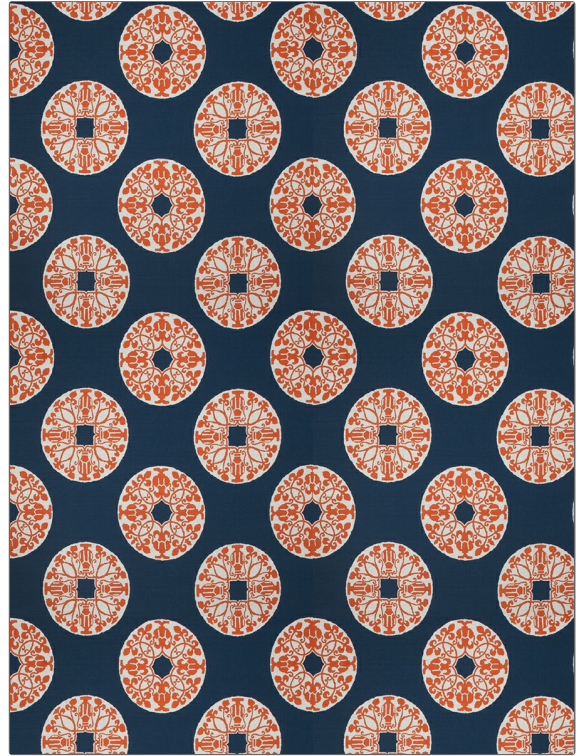

# Fabric Product Details

**PATTERN** Amphora Coin  
**COLOR** 01

**BRAND**

**Vervain**

**APPLICATION**

**Fabric**

**USES**

**Bedding**

**CATEGORIES**

**Prints, Prints, Linen, Linen**

**COLORS**

**Blue, Orange / Spice**

**DESIGN TYPES**

**Global / Ethnic**

**SCALE**

**Large**

**RAILROADED**

**Not Railroaded**

**WIDTH**

**59.00 in (149.86 cm)**

**VERTICAL REPEAT**

**14.00 in (35.56 cm)**

**HORIZONTAL REPEAT**

**14.50 in (36.83 cm)**