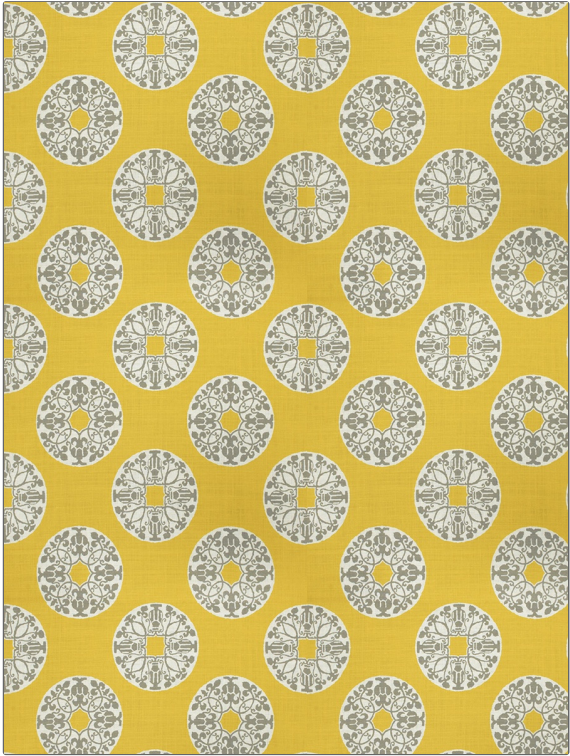

Fabric Product Details

PATTERN Amphora Coin
COLOR Citron

BRAND Vervain
APPLICATION Fabric

USES Bedding
CATEGORIES Prints, Prints, Linen, Linen

BOOK Vervain Spring 2016
COLORS Grey, Light Green

DESIGN TYPES Global / Ethnic
SCALE Large

RAILROADED
 Not Railroaded

WIDTH	VERTICAL REPEAT	HORIZONTAL REPEAT	CONTENT
59.00 in (149.86 cm)	14.00 in (35.56 cm)	14.50 in (36.83 cm)	100% Linen
PRODUCT NUMBER	DATE BOOKED	COUNTRY	CLEANING CODES
6876003	01/2016	Austria	S

ADDITIONAL PRODUCT NOTES
 Passes 20,000 Martindale Tst, Exclusive Pattern