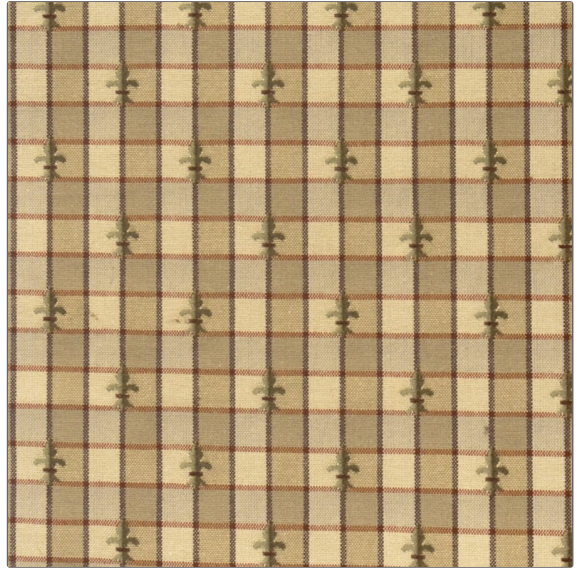

# Fabric Product Details

**PATTERN** Saint  
**COLOR** 02

**BRAND**

**Vervain**

**APPLICATION**

**Fabric**

**CATEGORIES**

**Wovens, Solids / Small Scale Patterns**

**COLORS**

**Brown, Taupe / Tan, Green, Light Green**

**DESIGN TYPES**

**Small Scale Woven, Check / Plaid**

**SCALE**

**Small**

**RAILROADED**

**Not Railroaded**

**WIDTH**

**55.00 in (139.70 cm)**

**VERTICAL REPEAT**

**1.70 in (4.32 cm)**

**HORIZONTAL REPEAT**

**1.70 in (4.32 cm)**

**CONTENT**

**100% Cotton**