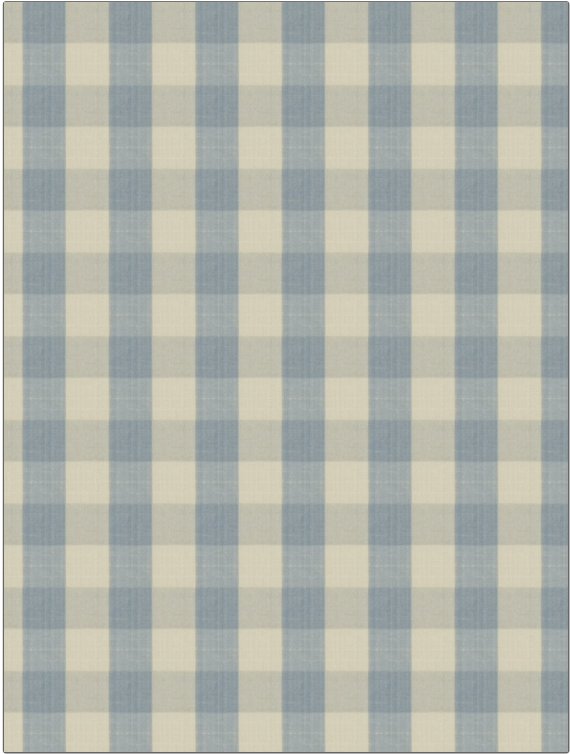

Fabric Product Details

PATTERN Biron Check
COLOR Aqua

BRAND Vervain	APPLICATION Fabric
USES Bedding, Drapery, Multipurpose, Upholstery	CATEGORIES Wovens
BOOK Charles Faudree Slate	COLORS Aqua / Teal
DESIGN TYPES Check / Plaid	SCALE Small
RAILROADED Not Railroaded	

WIDTH 54.00 in (137.16 cm)	VERTICAL REPEAT 3.70 in (9.40 cm)	HORIZONTAL REPEAT 3.70 in (9.40 cm)	CONTENT 100% Cotton
BACKING	FIRE CODES UFAC Class I, Passes NFPA 260	DOUBLE RUBS Exceeds 24,000 Double Rubs (Wyzenbeek Method)	PRODUCT NUMBER 0566001
DATE BOOKED 09/2008	COUNTRY India	CLEANING CODES S	