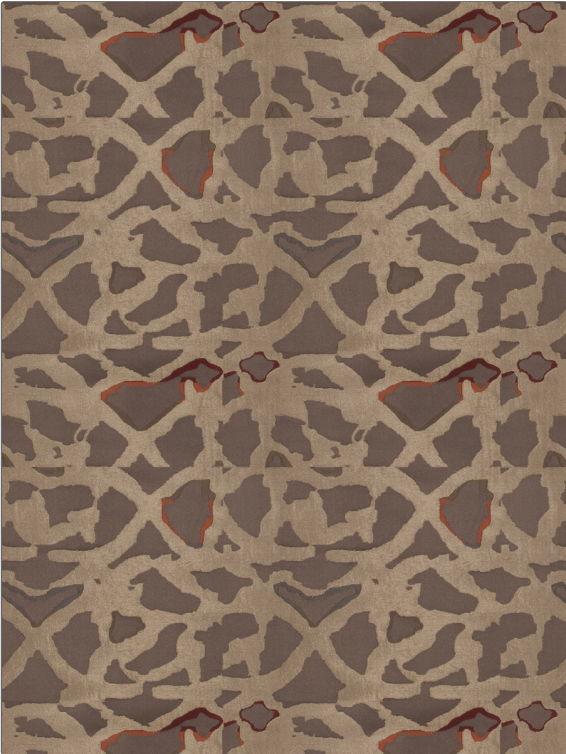

# Fabric Product Details

**PATTERN** Siana  
**COLOR** 02

<b>BRAND</b>	<b>APPLICATION</b>
Vervain	Fabric
<b>CATEGORIES</b>	<b>COLORS</b>
Silk	Black, Orange / Spice, Multi-Color
<b>DESIGN TYPES</b>	<b>SCALE</b>
Contemporary / Modern	Large
<b>RAILOADED</b>	
Not Railed	

<b>WIDTH</b>	<b>VERTICAL REPEAT</b>	<b>HORIZONTAL REPEAT</b>	<b>CONTENT</b>
54.00 in (137.16 cm)	17.12 in (43.48 cm)	13.38 in (33.99 cm)	55% Cotton, 33% Polyester, 7% Silk, 5% Viscose
<b>BACKING</b>	<b>PRODUCT NUMBER</b>	<b>COUNTRY</b>	<b>CLEANING CODES</b>
	5105302	India	S