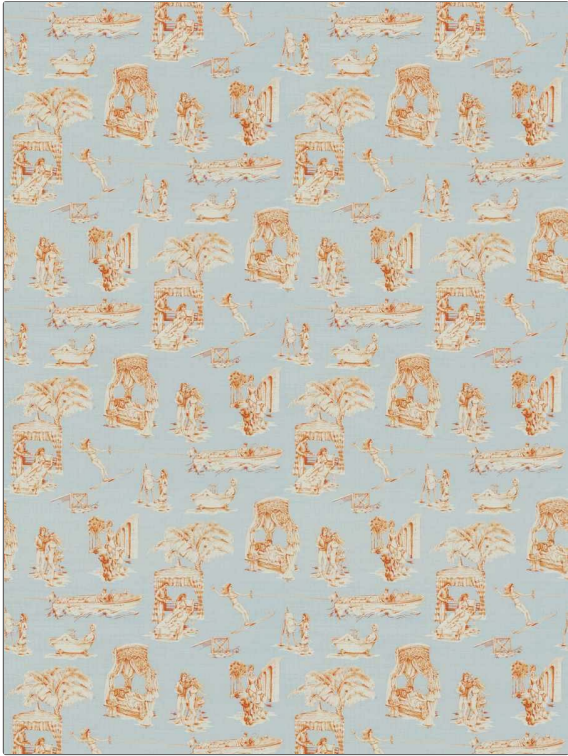

Fabric Product Details

PATTERN Uptown Toile
COLOR 04

BRAND	APPLICATION
Vervain	Fabric
USES	CATEGORIES
Bedding, Drapery, Multipurpose, Upholstery	Prints
COLORS	DESIGN TYPES
Light Blue, Orange / Spice	Novelty, Toile
SCALE	RAILROADED
Large	Not Railroaded

WIDTH	VERTICAL REPEAT	HORIZONTAL REPEAT	CONTENT
55.00 in (139.70 cm)	27.00 in (68.58 cm)	27.00 in (68.58 cm)	51% Cotton, 49% Linen
BACKING	FIRE CODES	PRODUCT NUMBER	COUNTRY
	Cal Tb 117-2013, UFAC Class I / NFPA 260	2481004	Printed In USA
CLEANING CODES			
S			