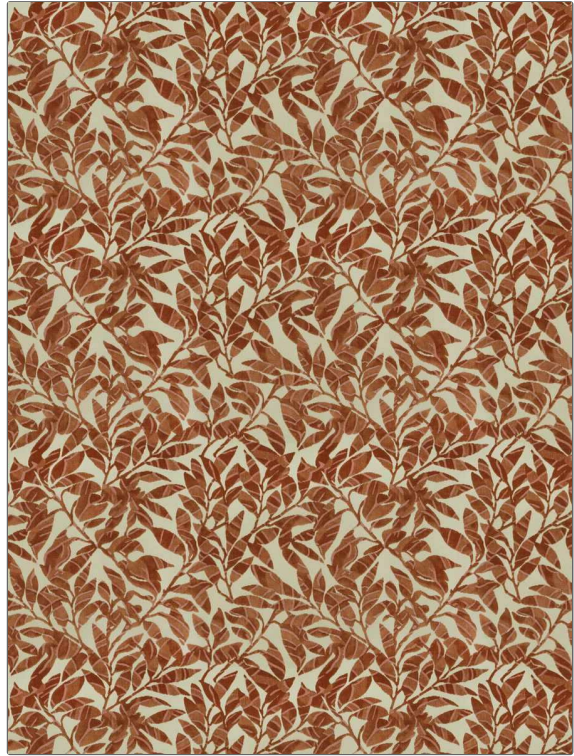

Fabric Product Details

PATTERN	Pindo
COLOR	Sunset
BRAND	APPLICATION
Vervain	Fabric
USES	CATEGORIES
Bedding, Multipurpose, Upholstery	Velvet / Grospoint
BOOK	COLORS
Denise McGaha	Orange / Spice, Pink
DESIGN TYPES	SCALE
Leaves, Tropical / Botanical	Large
RAILROADED	
Not Railroaded	

WIDTH	VERTICAL REPEAT	HORIZONTAL REPEAT	CONTENT
55.00 in (139.70 cm)	20.75 in (52.70 cm)	27.50 in (69.85 cm)	Pile: 100% Viscose, Base: 100% Cotton
BACKING	DOUBLE RUBS	PRODUCT NUMBER	DATE BOOKED
	Exceeds 51,000 Double Rubs (Wyzenbeek Method)	1473602	01/2023
COUNTRY	CLEANING CODES		
India	S		