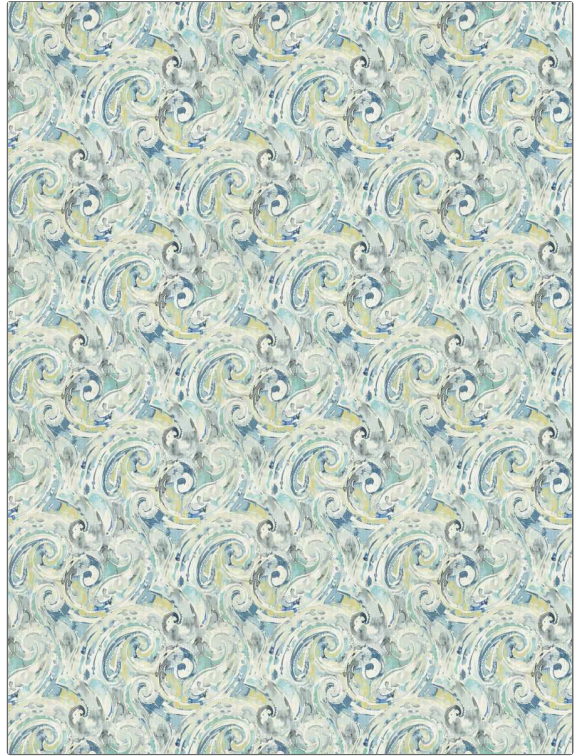

# Fabric Product Details

**PATTERN** 04608  
**COLOR** 02

**BRAND**

**Trend**

**APPLICATION**

**Fabric**

**USES**

**Bedding, Drapery,  
 Multipurpose**

**CATEGORIES**

**Prints**

**COLORS**

**Blue, Aqua / Teal**

**DESIGN TYPES**

**Paisley, Print Pattern**

**SCALE**

**Medium**

**RAILROADED**

**Not Railroaded**

**WIDTH**

**54.00 in (137.16 cm)**

**FINISH**

**Soil & Stain Repellent Finish**

**VERTICAL REPEAT**

**17.50 in (44.45 cm)**