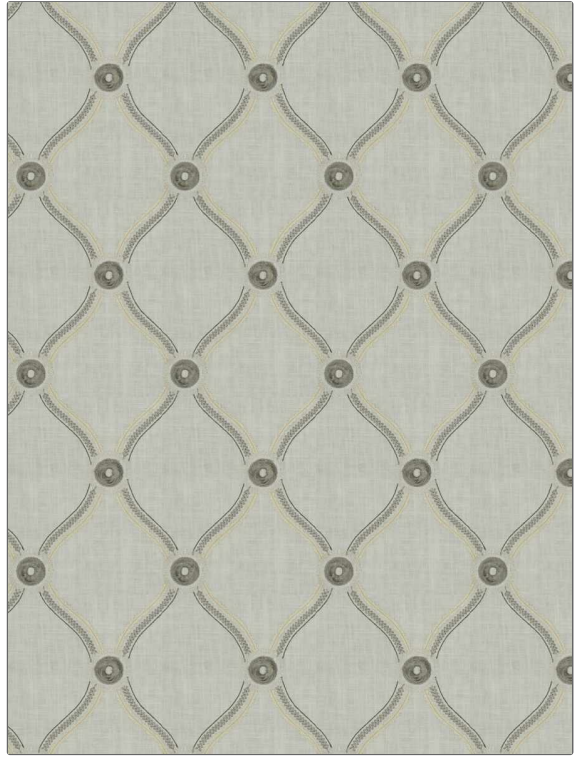

Fabric Product Details

PATTERN	04572
COLOR	Metal Sheen
BRAND	APPLICATION
Trend	Fabric
USES	CATEGORIES
Bedding, Drapery	Crewels / Embroideries
BOOK	COLORS
Lifestyles By Color IX (4 Books) Sand / Storm	Grey, Taupe / Tan, Metallic
DESIGN TYPES	SCALE
Embroidery, Lattice / Fretwork, Ogee	Large
RAILOADED	
Not Railroaded	

WIDTH	VERTICAL REPEAT	HORIZONTAL REPEAT	CONTENT
51.00 in (129.54 cm)	9.00 in (22.86 cm)	7.37 in (18.72 cm)	Embroidery: 100% Rayon, Base: 55% Polyester, 45% Cotton
BACKING	PRODUCT NUMBER	DATE BOOKED	COUNTRY
	9767501	02/2019	India
CLEANING CODES			
S			