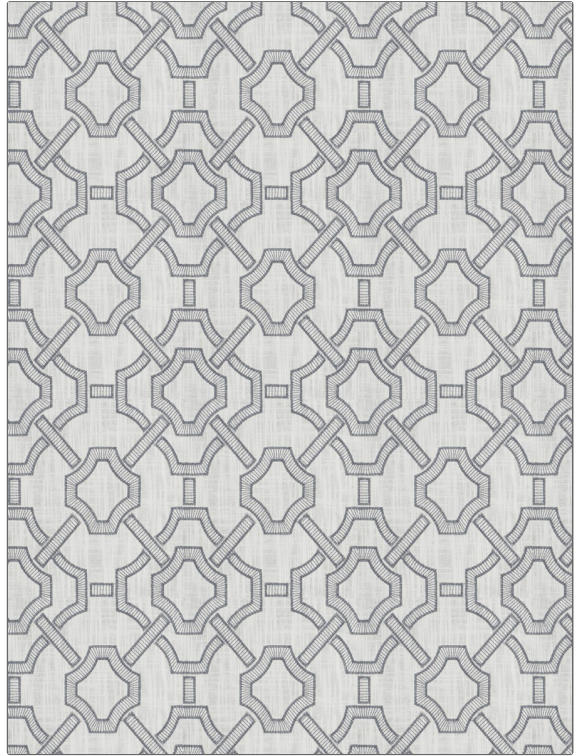

Fabric Product Details

PATTERN 04470
COLOR Delft

BRAND

Trend

USES

Bedding, Drapery

BOOK

**Jaelyn Smith Home Vol. V
(3 Books) Ice / Ink**

DESIGN TYPES

**Embroidery, Lattice /
Fretwork**

RAILROADED

Not Railroaded

APPLICATION

Fabric

CATEGORIES

Crewels / Embroideries

COLORS

Blue

SCALE

Medium

WIDTH

50.00 in (127.00 cm)

VERTICAL REPEAT

9.62 in (24.43 cm)