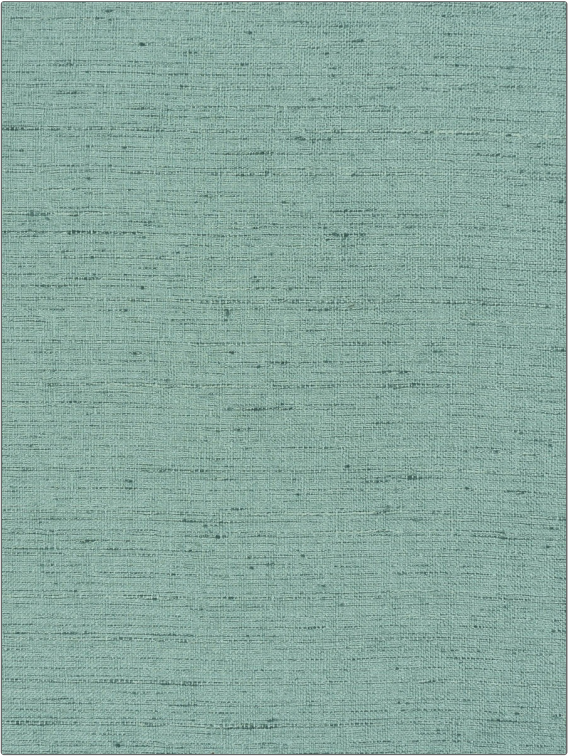

# Fabric Product Details

**PATTERN** 04464  
**COLOR** Zephyr

<b>BRAND</b>	<b>APPLICATION</b>
<b>Trend</b>	<b>Fabric</b>
<b>USES</b>	<b>CATEGORIES</b>
<b>Bedding, Drapery, Multipurpose, Upholstery</b>	<b>Wovens, Faux Silk</b>
<b>COLORS</b>	<b>DESIGN TYPES</b>
<b>Aqua / Teal</b>	<b>Texture Plain</b>
<b>RAILROADED</b>	
<b>Not Railroaded</b>	

<b>WIDTH</b>	<b>VERTICAL REPEAT</b>	<b>HORIZONTAL REPEAT</b>	<b>CONTENT</b>
<b>54.00 in (137.16 cm)</b>	<b>0.00 in (0.00 cm)</b>	<b>0.00 in (0.00 cm)</b>	<b>100% Polyester</b>
<b>BACKING</b>	<b>FIRE CODES</b>	<b>DOUBLE RUBS</b>	<b>PRODUCT NUMBER</b>
	<b>UFAC Class I</b>	<b>Exceeds 51,000 Double Rubs (Wyzenbeek Method)</b>	<b>9161409</b>
<b>COUNTRY</b>	<b>CLEANING CODES</b>		
<b>India</b>	<b>S</b>		