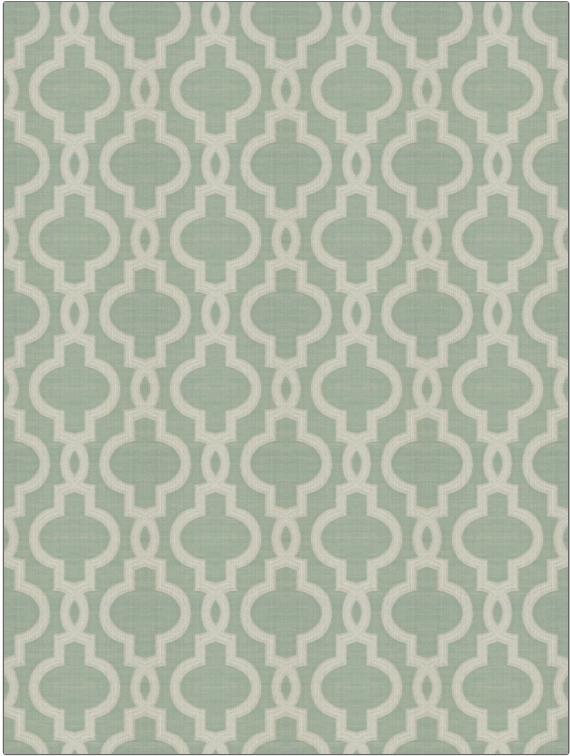

Fabric Product Details

PATTERN 04449
COLOR Aqua

BRAND	APPLICATION
Trend	Fabric
USES	CATEGORIES
Bedding, Drapery	Wovens
COLORS	DESIGN TYPES
Aqua / Teal	Lattice / Fretwork
SCALE	RAILROADED
Medium	Not Railroaded

WIDTH	VERTICAL REPEAT	HORIZONTAL REPEAT	CONTENT
54.00 in (137.16 cm)	7.62 in (19.35 cm)	6.75 in (17.14 cm)	67% Polyester, 33% Cotton
BACKING	PRODUCT NUMBER	COUNTRY	CLEANING CODES
	9054903	India	S