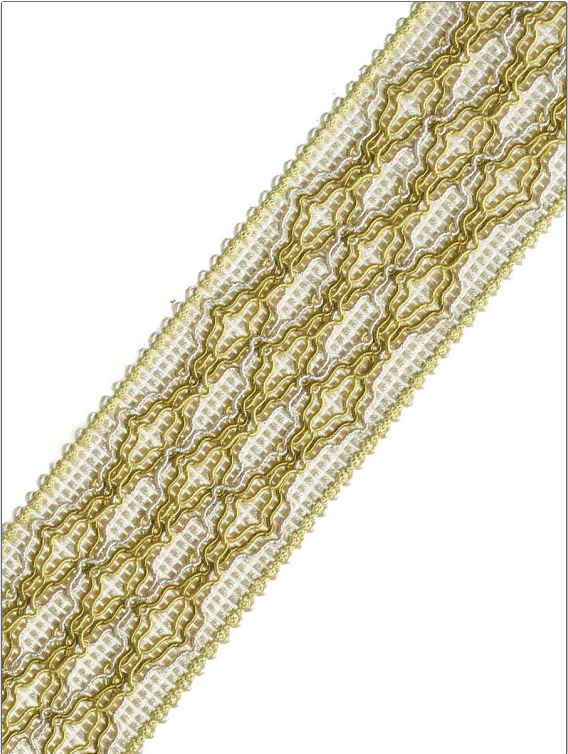

# Trimming Product Details

**PATTERN** 04002  
**COLOR** Chartreuse

**BRAND**  
**Trend**

**APPLICATION**  
**Trimming**

**USES**  
**Bedding, Window, Accessories, Furniture**

**CATEGORIES**  
**Braids / Borders / Tape**

**COLORS**  
**Light Green**

WIDTH	VERTICAL REPEAT	HORIZONTAL REPEAT	CONTENT
2.00 in (5.08 cm)	1.00 in (2.54 cm)	0.00 in (0.00 cm)	68% Viscose, 21% Nylon, 10% Cotton, 1% Metallic
PRODUCT NUMBER	COUNTRY		
7518102	China		

**ADDITIONAL PRODUCT NOTES**

Exclusive Pattern, Border / Braid / Tape, Width: 2.00 In