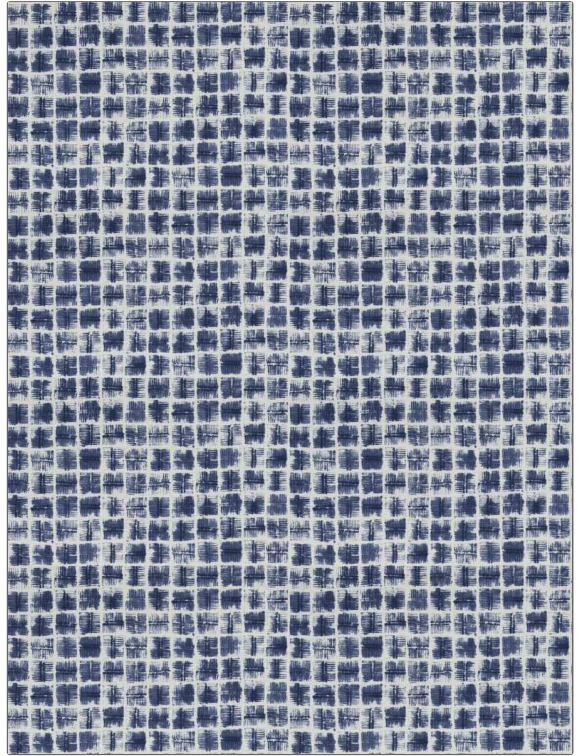

# Fabric Product Details

**PATTERN** 05111  
**COLOR** Indigo

**BRAND**

**Trend**

**USES**

**Bedding, Drapery,  
Multipurpose**

**BOOK**

**Chromatics Cobalt / Navy**

**DESIGN TYPES**

**Geometric, Print Pattern,  
Contemporary / Modern,  
Abstract**

**RAILROADED**

**Not Railroaded**

**APPLICATION**

**Fabric**

**CATEGORIES**

**Prints**

**COLORS**

**Blue, Navy**

**SCALE**

**Small**

**WIDTH**

**54.00 in (137.16 cm)**

**VERTICAL REPEAT**

**18.00 in (45.72 cm)**

**HORIZONTAL REPEAT**

**27.00 in (68.58 cm)**

**CONTENT**

**100% Polyester**

**BACKING**

**FIRE CODES**

**UFAC Class I / NFPA 260**

**DOUBLE RUBS**