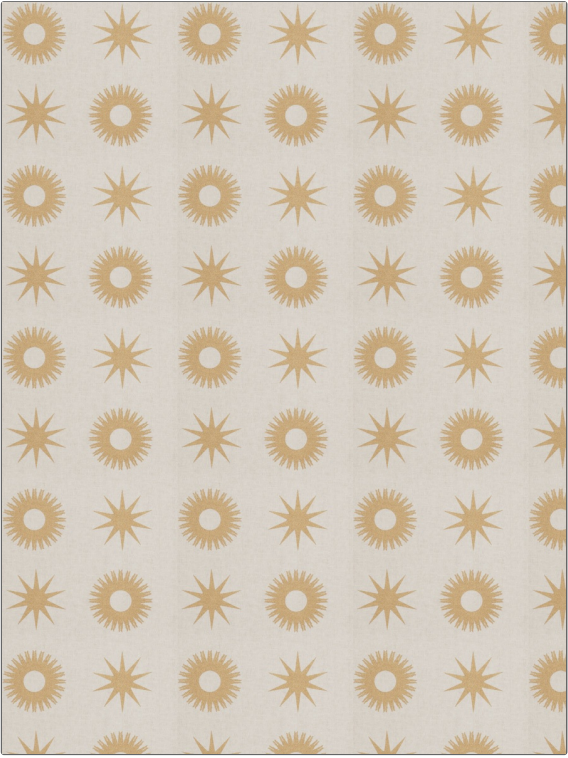

Fabric Product Details

PATTERN	03498
COLOR	Gold
BRAND	APPLICATION
Trend	Fabric
USES	CATEGORIES
Bedding, Drapery, Multipurpose	Prints
COLLECTION	COLORS
Vern Yip Gallery	Beige, Metallic, Gold
DESIGN TYPES	SCALE
Print Pattern, Medallion, Contemporary / Modern	Medium
RAILOADED	
Not Railroaded	

WIDTH	FINISH	VERTICAL REPEAT	HORIZONTAL REPEAT
54.00 in (137.16 cm)	Soil & Stain Repellent Finish	8.40 in (21.34 cm)	8.40 in (21.34 cm)
CONTENT	BACKING	PRODUCT NUMBER	COUNTRY
100% Cotton		5444303	China
CLEANING CODES			
S			