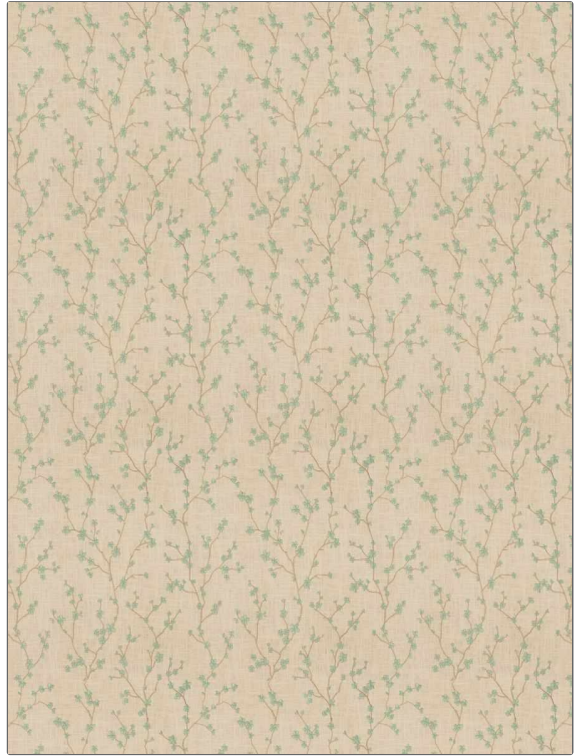

Fabric Product Details

PATTERN 03355
COLOR 05

BRAND

Trend

APPLICATION

Fabric

USES

Bedding, Drapery

CATEGORIES

Crewels / Embroideries

COLORS

Aqua / Teal

DESIGN TYPES

Embroidery, Floral

SCALE

Medium

RAILROADED

Not Railroaded

WIDTH

53.00 in (134.62 cm)

VERTICAL REPEAT

21.62 in (54.91 cm)

HORIZONTAL REPEAT

17.62 in (44.75 cm)

CONTENT

**Embroidery: 100% Rayon,
Base: 55% Linen, 45%
Rayon**

BACKING

PRODUCT NUMBER

5282405

COUNTRY

China

CLEANING CODES

S

ADDITIONAL PRODUCT NOTES

Exclusive Pattern, Embroidered Textiles Are Not, Guaranteed For Precise Color, Matching And Colorfastness., Color Placement Of Embroidery, May Vary. All Measurements, Quoted For Repeats Are, Approximate.