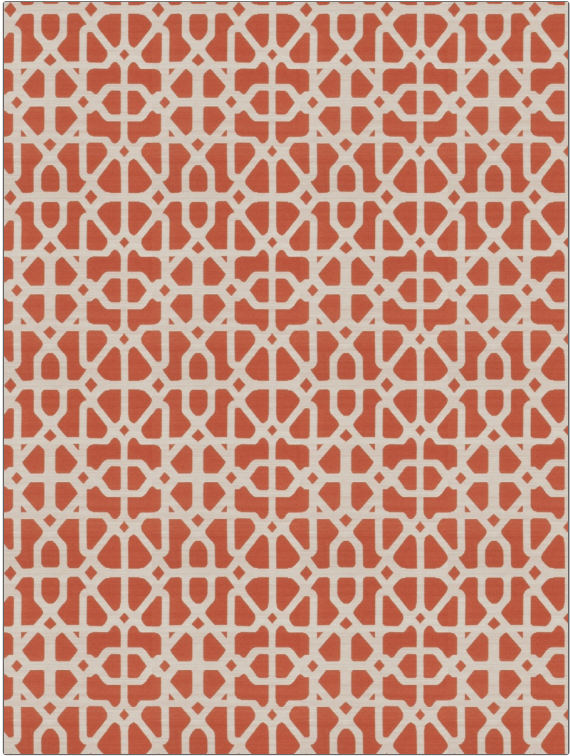

# Fabric Product Details

**PATTERN** 03096  
**COLOR** Coral

<b>BRAND</b>	<b>APPLICATION</b>
Trend	Fabric
<b>USES</b>	<b>CATEGORIES</b>
Bedding, Drapery	Faux Silk
<b>COLORS</b>	<b>DESIGN TYPES</b>
Coral / Peach	Global / Ethnic, Lattice / Fretwork
<b>SCALE</b>	<b>RAILROADED</b>
Medium	Not Railroaded

<b>WIDTH</b>	<b>VERTICAL REPEAT</b>	<b>HORIZONTAL REPEAT</b>	<b>CONTENT</b>
58.00 in (147.32 cm)	10.00 in (25.40 cm)	7.50 in (19.05 cm)	100% Polyester
<b>BACKING</b>	<b>PRODUCT NUMBER</b>	<b>COUNTRY</b>	<b>CLEANING CODES</b>
	4575401	Republic Of China	S