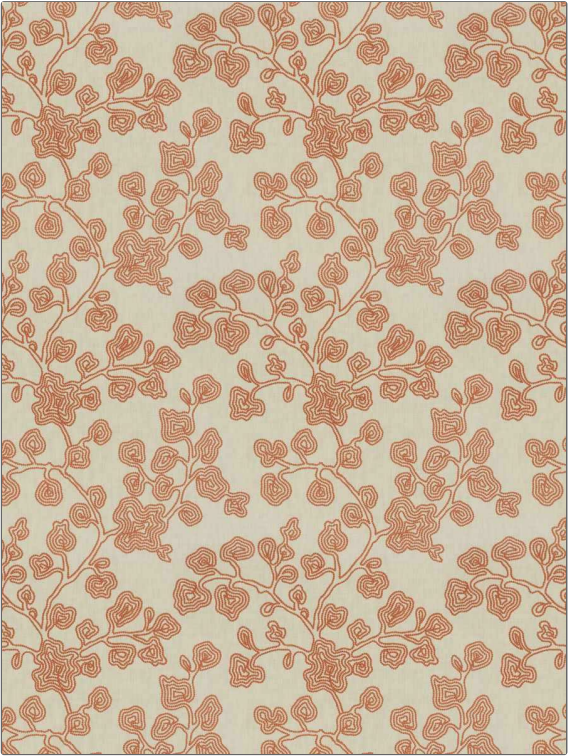

Fabric Product Details

PATTERN 04970
COLOR 04

BRAND	APPLICATION
Trend	Fabric
USES	CATEGORIES
Bedding, Drapery	Crewels / Embroideries
COLORS	DESIGN TYPES
Coral / Peach	Embroidery, Floral, Leaves
SCALE	RAILROADED
Large	Not Railroaded

WIDTH	VERTICAL REPEAT	HORIZONTAL REPEAT	CONTENT
51.00 in (129.54 cm)	12.75 in (32.38 cm)	13.00 in (33.02 cm)	Embroidery: 100% Viscose, Base: 50% Polyester, 50% Cotton
BACKING	PRODUCT NUMBER	COUNTRY	CLEANING CODES
	4408104	India	S