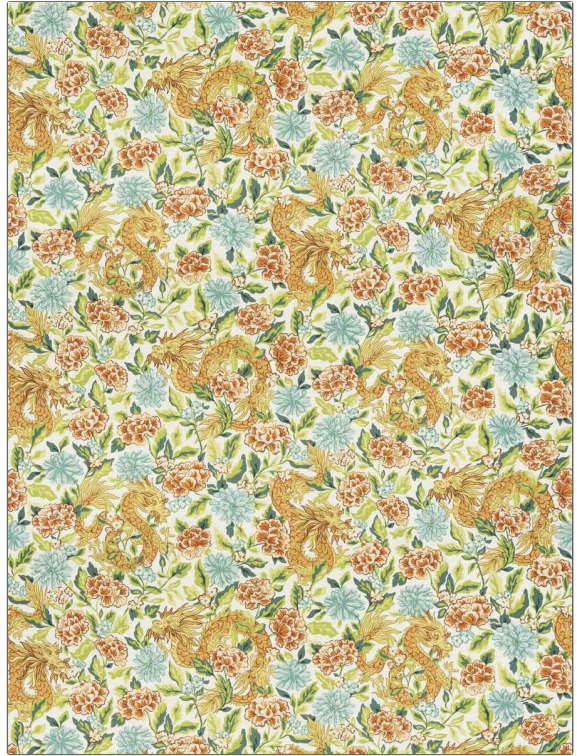

Fabric Product Details

PATTERN 04960
COLOR 06

BRAND	APPLICATION
Trend	Fabric
USES	CATEGORIES
Bedding, Drapery, Multipurpose	Prints, Linen
COLORS	DESIGN TYPES
Aqua / Teal, Orange / Spice, Coral / Peach, Multi-Color	Floral, Asian, Print Pattern
SCALE	RAILROADED
Large	Not Railroaded

WIDTH	VERTICAL REPEAT	HORIZONTAL REPEAT	CONTENT
54.00 in (137.16 cm)	27.00 in (68.58 cm)	27.00 in (68.58 cm)	55% Linen, 45% Rayon
BACKING	FIRE CODES	DOUBLE RUBS	PRODUCT NUMBER
	UFAC Class I / NFPA 260	Exceeds 21,000 Double Rubs (Wyzenbeek Method)	4407906
COUNTRY	CLEANING CODES		
China	S		

ADDITIONAL PRODUCT NOTES

Ca Tb 117-2013, Half Drop Repeat, Exclusive Pattern