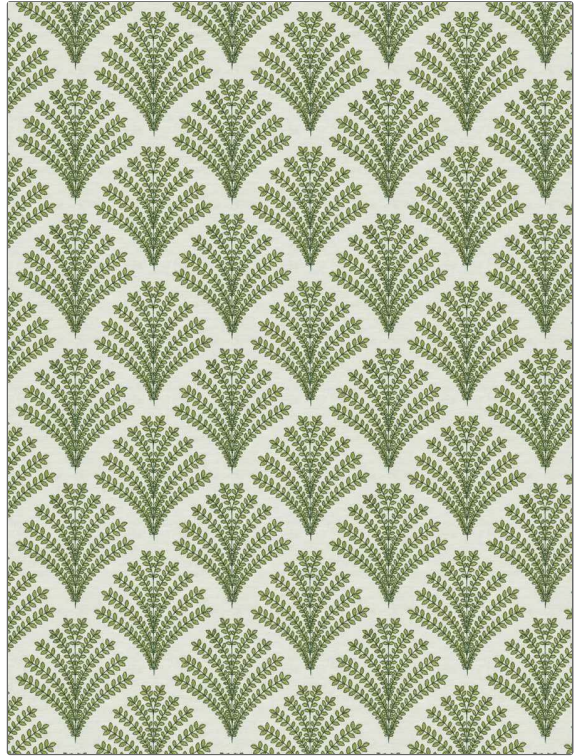

Fabric Product Details

PATTERN 04971
COLOR 01

BRAND

Trend

USES

Bedding, Drapery

COLORS

Green

SCALE

Medium

APPLICATION

Fabric

CATEGORIES

Crewels / Embroideries

DESIGN TYPES

Embroidery, Leaves

RAILROADED

Not Railroaded

WIDTH

51.00 in (129.54 cm)

VERTICAL REPEAT

6.50 in (16.51 cm)

HORIZONTAL REPEAT

7.50 in (19.05 cm)

CONTENT

100% Polyester, Base: 71% Polyester, 29% Cotton

BACKING

PRODUCT NUMBER

4398501

COUNTRY

India

CLEANING CODES

S

ADDITIONAL PRODUCT NOTES

Exclusive Pattern, Embroidered Textiles Are Not, Guaranteed For Precise Color, Matching And Colorfastness., Color Placement Of Embroidery, May Vary. All Measurements, Quoted For Repeats Are, Approximate.