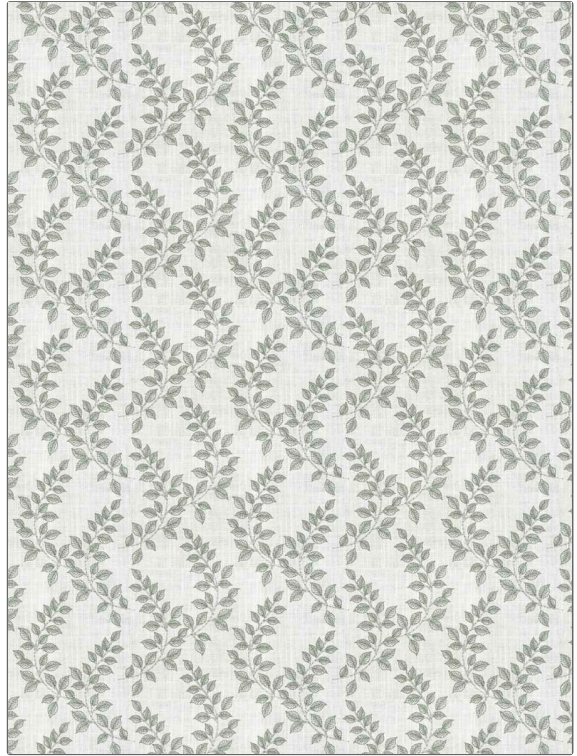

Fabric Product Details

PATTERN 05395
COLOR 03

BRAND

Trend

USES

Bedding, Drapery

COLORS

Light Green

SCALE

Small

APPLICATION

Fabric

CATEGORIES

Crewels / Embroideries

DESIGN TYPES

Embroidery, Leaves

RAILROADED

Not Railroaded

WIDTH

51.00 in (129.54 cm)

VERTICAL REPEAT

6.38 in (16.21 cm)

HORIZONTAL REPEAT

10.25 in (26.04 cm)

CONTENT

Embroidery: 100% Polyester, Base: 70% Polyester, 30% Cotton

BACKING

PRODUCT NUMBER

1458403

COUNTRY

India

CLEANING CODES

S

ADDITIONAL PRODUCT NOTES

Ca Tb 117-2013, Embroidered Textiles Are Not, Guaranteed For Precise Color, Matching And Colorfastness., Color Placement Of Embroidery, May Vary. All Measurements, Quoted For Repeats Are, Approximate.