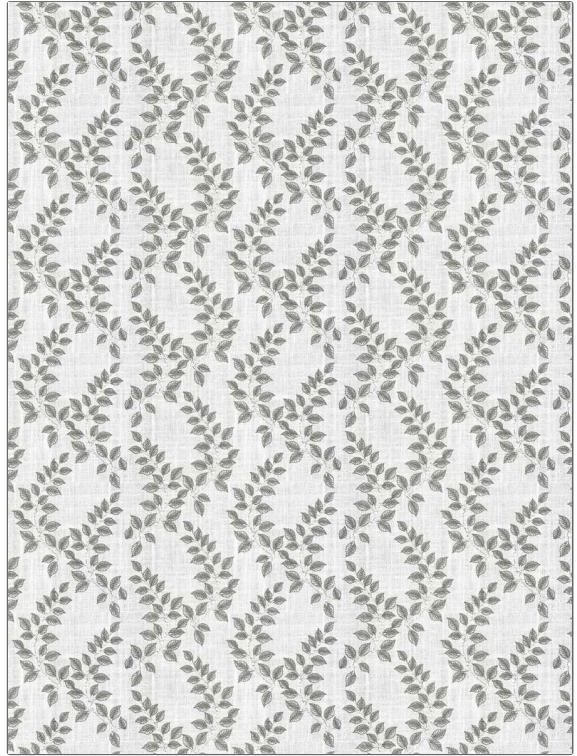

Fabric Product Details

PATTERN 05395
COLOR 01

BRAND

Trend

USES

Bedding, Drapery

COLORS

Grey

SCALE

Small

APPLICATION

Fabric

CATEGORIES

Crewels / Embroideries

DESIGN TYPES

Embroidery, Leaves

RAILROADED

Not Railroaded

WIDTH

51.00 in (129.54 cm)

VERTICAL REPEAT

6.38 in (16.21 cm)

HORIZONTAL REPEAT

10.25 in (26.04 cm)