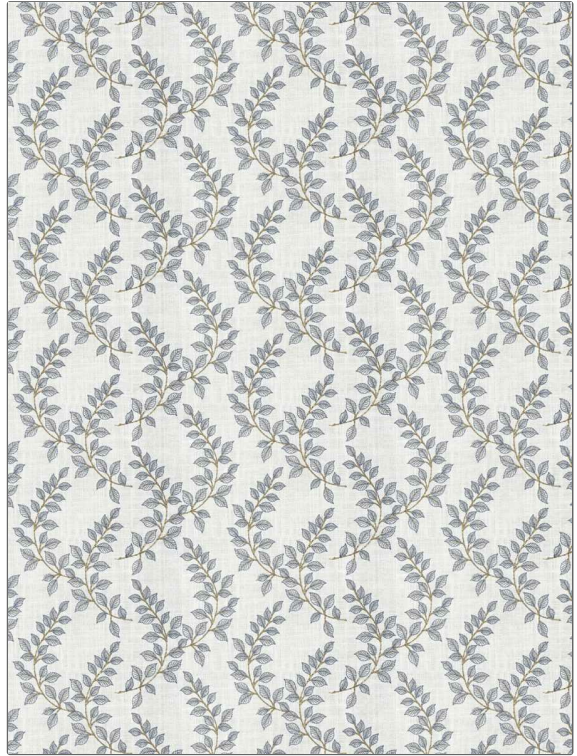

Fabric Product Details

PATTERN 05395
COLOR Blue

BRAND

Trend

USES

Bedding, Drapery

BOOK

Lifestyles By Color Vol. XI(3 Books) Mist / Blue

DESIGN TYPES

Embroidery, Leaves

RAILROADED

Not Railroaded

APPLICATION

Fabric

CATEGORIES

Crewels / Embroideries

COLORS

Blue

SCALE

Small

WIDTH

51.00 in (129.54 cm)

VERTICAL REPEAT

6.38 in (16.21 cm)

HORIZONTAL REPEAT

10.25 in (26.04 cm)

CONTENT

Embroidery: 100% Polyester, Base: 70% Polyester, 30% Cotton

BACKING

PRODUCT NUMBER

1458304

DATE BOOKED