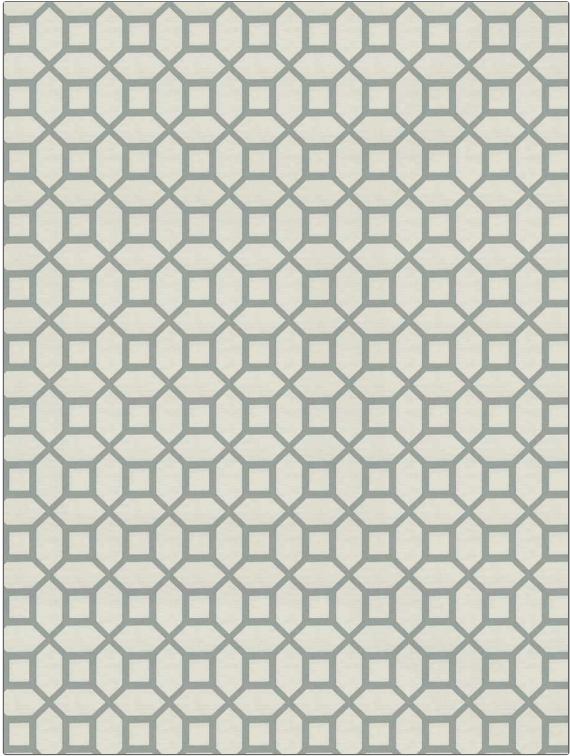

Fabric Product Details

PATTERN 05401
COLOR Seafoam

BRAND	APPLICATION
Trend	Fabric
USES	CATEGORIES
Bedding, Drapery	Faux Silk
BOOK	COLORS
Lifestyles By Color Vol. XI(3 Books) Mist / Blue	Aqua / Teal
DESIGN TYPES	SCALE
Geometric, Lattice / Fretwork	Medium
RAILROADED	
Not Railroaded	

WIDTH	VERTICAL REPEAT	HORIZONTAL REPEAT	CONTENT
58.00 in (147.32 cm)	3.00 in (7.62 cm)	2.87 in (7.29 cm)	60% Polyester, 40% Cotton
BACKING	PRODUCT NUMBER	DATE BOOKED	COUNTRY
	1454304	01/2024	Turkey
CLEANING CODES			
S			