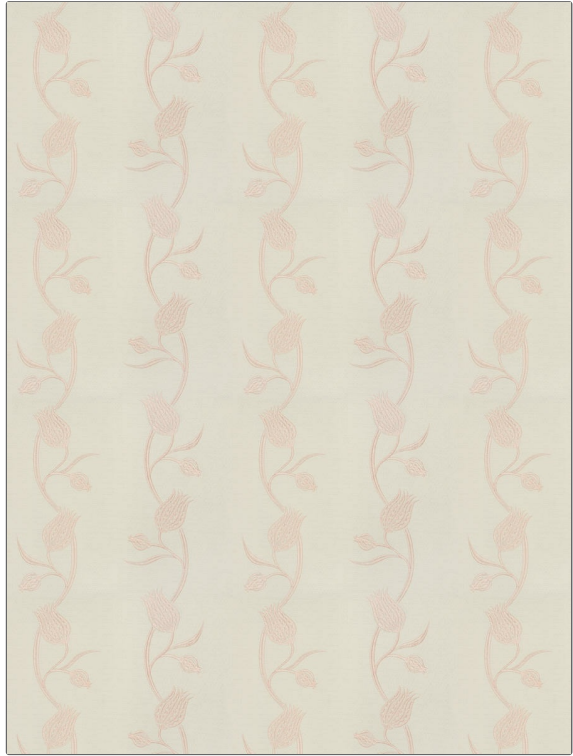

Fabric Product Details

PATTERN Tulipa Exoticis
COLOR 03

BRAND	APPLICATION
Stroheim	Fabric
USES	CATEGORIES
Bedding	Matelasse, Wide Width, Crewels / Embroideries
COLORS	DESIGN TYPES
Pink, White	Embroidery, Floral
SCALE	RAILROADED
Large	Not Railroaded

WIDTH	VERTICAL REPEAT	HORIZONTAL REPEAT	CONTENT
108.00 in (274.32 cm)	19.00 in (48.26 cm)	21.60 in (54.86 cm)	Embroidery: 100% Polyester, Base: 100% Cotton
BACKING	FIRE CODES	PRODUCT NUMBER	COUNTRY
	UFAC Class I / NFPA 260	9616403	China
CLEANING CODES			
S			