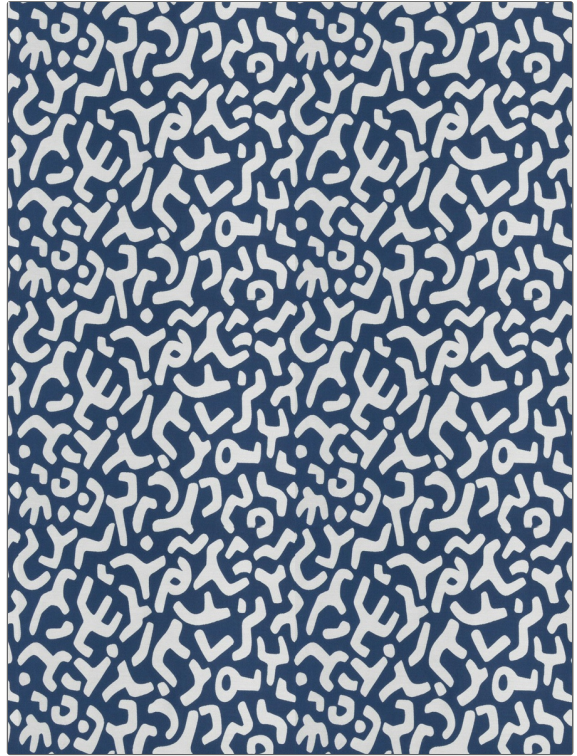

Fabric Product Details

PATTERN Rula
COLOR 07

BRAND	APPLICATION
Stroheim	Fabric
USES	CATEGORIES
Upholstery	Wovens
COLORS	DESIGN TYPES
Blue	Novelty, Contemporary / Modern, Abstract
SCALE	RAILROADED
Medium	Not Railroaded

WIDTH	FINISH	VERTICAL REPEAT	HORIZONTAL REPEAT
51.00 in (129.54 cm)	Soil & Stain Repellent Finish	21.10 in (53.59 cm)	26.25 in (66.68 cm)
CONTENT	BACKING	FIRE CODES	DOUBLE RUBS
76% Rayon, 24% Polyester		UFAC Class I / NFPA 260	Exceeds 63,000 Double Rubs (Wyzenbeek Method)
PRODUCT NUMBER	COUNTRY	CLEANING CODES	
8339907	USA	W	