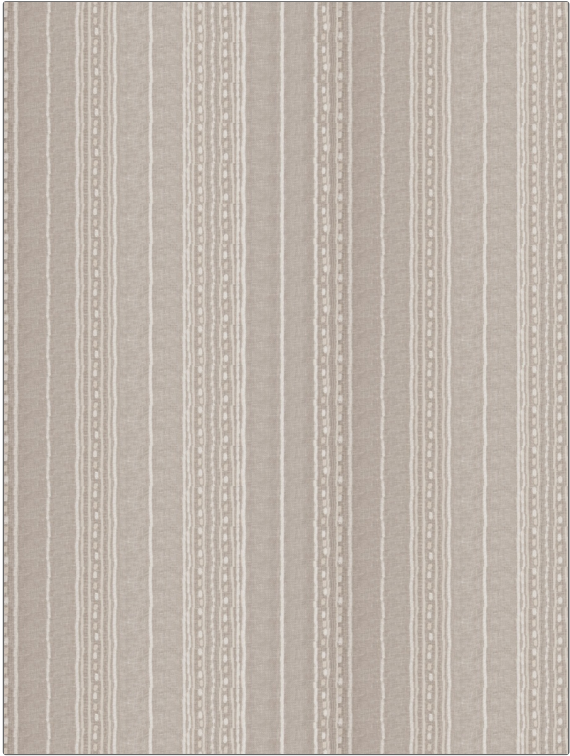

# Fabric Product Details

**PATTERN** Syros  
**COLOR** 01

<b>BRAND</b>	<b>APPLICATION</b>
Stroheim	Fabric
<b>USES</b>	<b>CATEGORIES</b>
Drapery	Sheer, Linen
<b>COLORS</b>	<b>DESIGN TYPES</b>
Black	Stripes
<b>SCALE</b>	<b>RAILROADED</b>
Large	Railroaded

<b>WIDTH</b>	<b>VERTICAL REPEAT</b>	<b>HORIZONTAL REPEAT</b>	<b>CONTENT</b>
118.00 in (299.72 cm)	0.00 in (0.00 cm)	32.00 in (81.28 cm)	80% Linen, 10% Polyester, 10% Cotton
<b>BACKING</b>	<b>PRODUCT NUMBER</b>	<b>COUNTRY</b>	<b>CLEANING CODES</b>
	5760901	Italy	S

**ADDITIONAL PRODUCT NOTES**

Reversible, Shown Railroaded, Exclusive Pattern