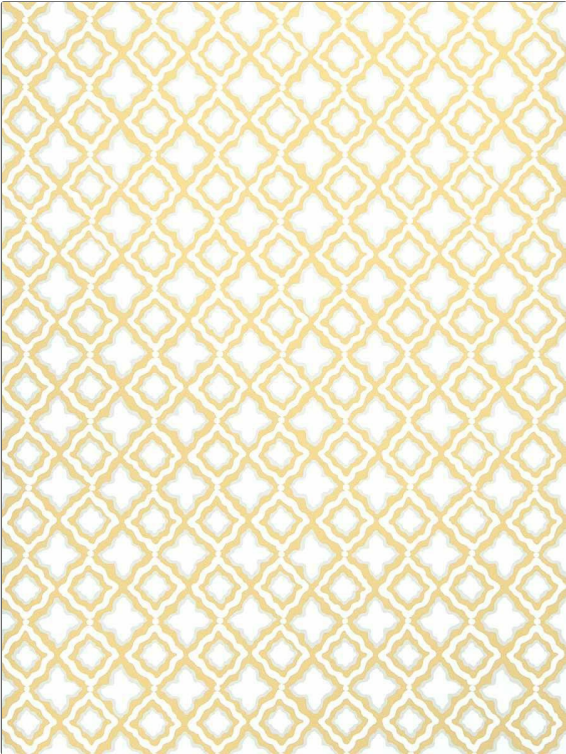

Wallcovering Product Details

PATTERN 75000W Amiry
COLOR 502

BRAND Stroheim
APPLICATION Wallcovering

CATEGORIES ASTM-E84, Prints
COLORS Beige, Yellow, Off White / Ivory

DESIGN TYPES Geometric / Abstract, Print Pattern, Contemporary / Modern, Ogee, Diamond
SCALE Medium

WIDTH 27.00 in (68.58 cm)	VERTICAL REPEAT 13.50 in (34.29 cm)	HORIZONTAL REPEAT 9.00 in (22.86 cm)	CONTENT 100% Paper
BACKING Strippable, Pretrimmed	FIRE CODES Passes ASTM-E84, Ce Mark Certified	PRODUCT NUMBER 5449802	COUNTRY USA