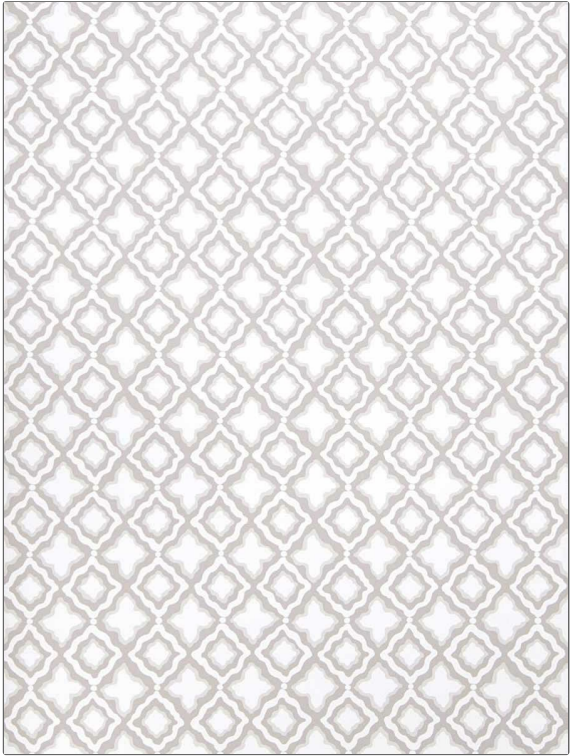

Wallcovering Product Details

PATTERN 75000W Amiry
COLOR Greystone 03

BRAND Stroheim
APPLICATION Wallcovering

CATEGORIES ASTM-E84, Prints
COLORS Grey, Off White / Ivory

DESIGN TYPES Geometric / Abstract, Print Pattern, Contemporary / Modern, Ogee, Diamond
SCALE Medium

WIDTH 27.00 in (68.58 cm)	VERTICAL REPEAT 13.50 in (34.29 cm)	HORIZONTAL REPEAT 9.00 in (22.86 cm)	CONTENT 100% Paper
BACKING Strippable, Pretrimmed	FIRE CODES Passes ASTM-E84, Ce Mark Certified	PRODUCT NUMBER 5449603	COUNTRY USA