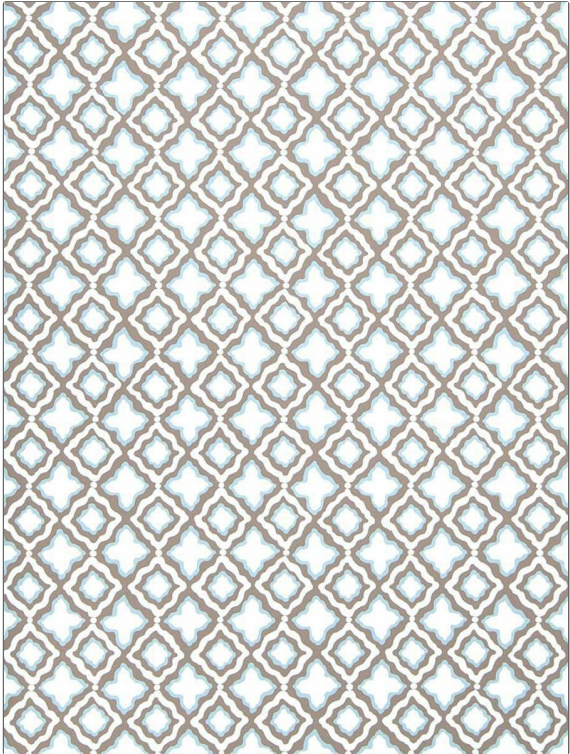

# Wallcovering Product Details

**PATTERN** 75000W Amiry  
**COLOR** Aspen Wood 01

**BRAND** Stroheim  
**APPLICATION** Wallcovering

**CATEGORIES** ASTM-E84, Prints  
**COLORS** Blue, Brown, Beige

**DESIGN TYPES** Geometric / Abstract, Print Pattern, Contemporary / Modern, Ogee, Diamond  
**SCALE** Medium

<b>WIDTH</b> 27.00 in (68.58 cm)	<b>VERTICAL REPEAT</b> 13.50 in (34.29 cm)	<b>HORIZONTAL REPEAT</b> 9.00 in (22.86 cm)	<b>CONTENT</b> 100% Paper
<b>BACKING</b> Strippable, Pretrimmed	<b>FIRE CODES</b> Passes ASTM-E84, Ce Mark Certified	<b>PRODUCT NUMBER</b> 5449601	<b>COUNTRY</b> USA