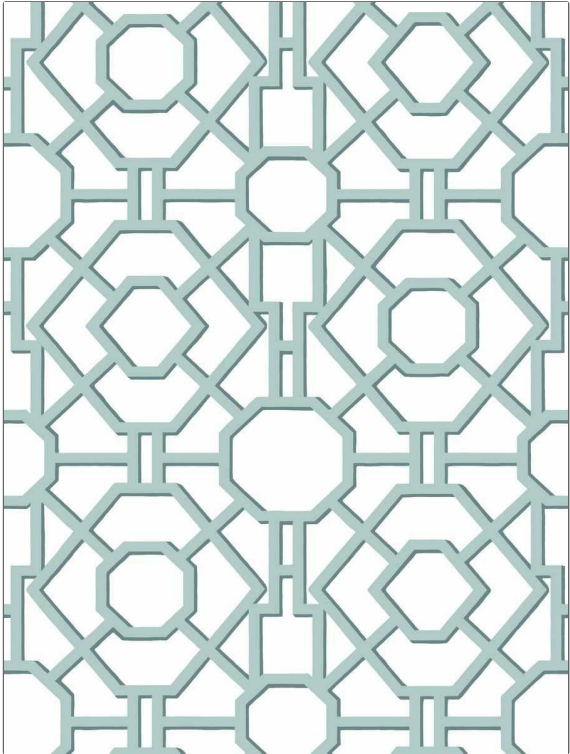

# Wallcovering Product Details

**PATTERN** Cathay Trellis WP  
**COLOR** Robins Egg

**BRAND**  
**Stroheim**

**APPLICATION**  
**Wallcovering**

**CATEGORIES**  
**Prints**

**BOOK**  
**Statements-Color Wallcovering**

**COLORS**  
**Aqua / Teal**

**DESIGN TYPES**  
**Geometric / Abstract, Lattice / Fretwork, Contemporary / Modern**

**SCALE**  
**Large**

<b>WIDTH</b>	<b>VERTICAL REPEAT</b>	<b>HORIZONTAL REPEAT</b>	<b>CONTENT</b>
27.00 in (68.58 cm)	25.25 in (64.14 cm)	27.00 in (68.58 cm)	100% Paper
<b>BACKING</b>	<b>FIRE CODES</b>	<b>PRODUCT NUMBER</b>	<b>DATE BOOKED</b>
Strippable, Pretrimmed	Passes ASTM-E84	4946205	06/2020
<b>COUNTRY</b>			
USA			