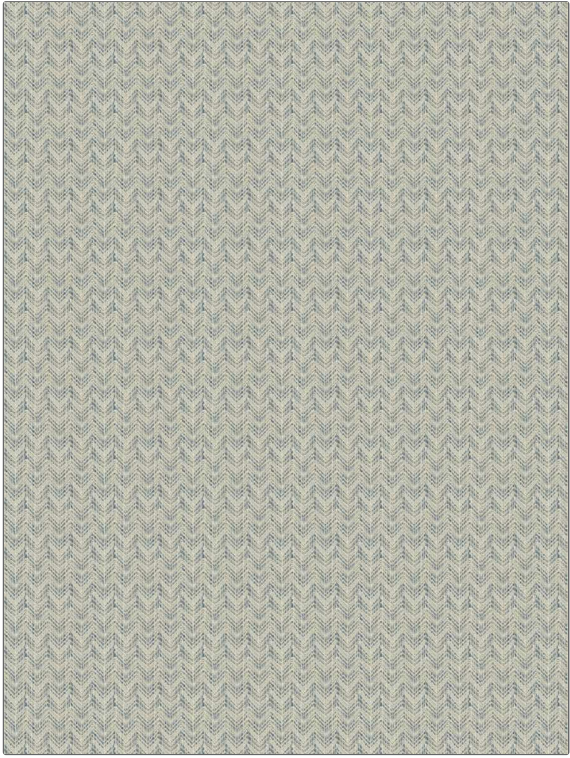

# Fabric Product Details

**PATTERN** Bowery Herringbone  
**COLOR** 08

<b>BRAND</b>	<b>APPLICATION</b>
Stroheim	Fabric
<b>USES</b>	<b>CATEGORIES</b>
Upholstery	Crypton Home, Easy To Clean, Wovens
<b>COLORS</b>	<b>DESIGN TYPES</b>
Blue	Herringbone
<b>SCALE</b>	<b>RAILROADED</b>
Small	Railroaded

<b>WIDTH</b>	<b>FINISH</b>	<b>VERTICAL REPEAT</b>	<b>HORIZONTAL REPEAT</b>
55.00 in (139.70 cm)	Crypton Home	4.25 in (10.80 cm)	2.25 in (5.72 cm)
<b>CONTENT</b>	<b>BACKING</b>	<b>FIRE CODES</b>	<b>DOUBLE RUBS</b>
65% Rayon, 24% Polyester, 11% Cotton	100% Acrylic Backing	UFAC Class I	Exceeds 51,000 Double Rubs (Wyzenbeek Method)
<b>PRODUCT NUMBER</b>	<b>COUNTRY</b>	<b>CLEANING CODES</b>	
4561708	USA	W	