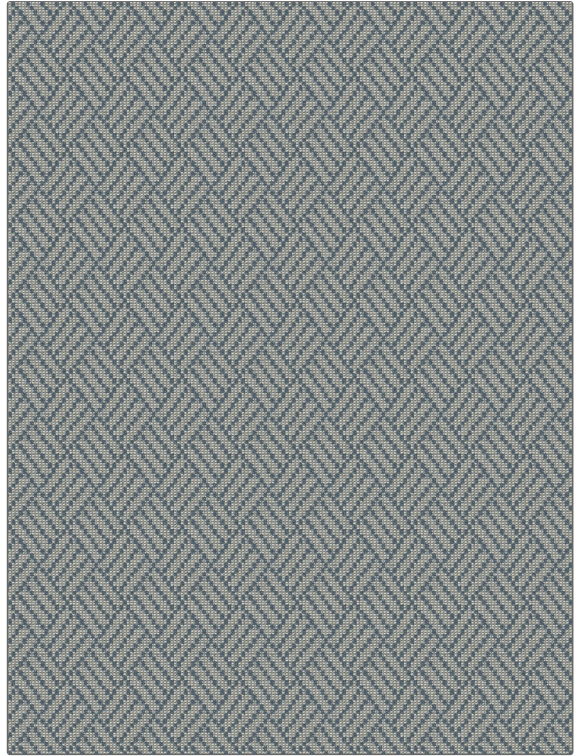

Fabric Product Details

PATTERN Vitra
COLOR Blue Topaz

BRAND

Stroheim

APPLICATION

Fabric

USES

Upholstery

CATEGORIES

Wovens

COLORS

Blue

DESIGN TYPES

**Geometric, Lattice /
Fretwork**

SCALE

Small

RAILROADED

Not Railroaded

WIDTH

54.00 in (137.16 cm)

FINISH

Soil & Stain Repellent Finish

VERTICAL REPEAT

3.50 in (8.89 cm)