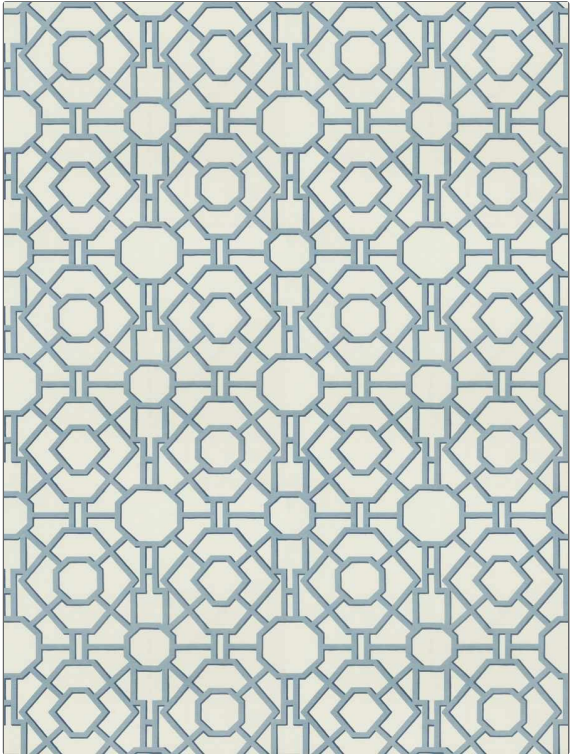

Fabric Product Details

PATTERN Cathay Trellis
COLOR Bluebell

BRAND Stroheim
APPLICATION Fabric

USES Bedding, Drapery, Multipurpose, Upholstery
CATEGORIES Prints, Linen

BOOK Color: Bluebell - Laurel
COLORS Blue, Light Blue

DESIGN TYPES Geometric, Lattice / Fretwork, Print Pattern
SCALE Large

RAILROADED Not Railroaded

WIDTH 54.00 in (137.16 cm)	VERTICAL REPEAT 25.25 in (64.14 cm)	HORIZONTAL REPEAT 27.00 in (68.58 cm)	CONTENT 57% Linen, 43% Cotton
BACKING	FIRE CODES UFAC Class I / NFPA 260	DOUBLE RUBS Exceeds 32,000 Double Rubs (Wyzenbeek Method)	PRODUCT NUMBER 4342401
DATE BOOKED 06/2021	COUNTRY China	CLEANING CODES S	