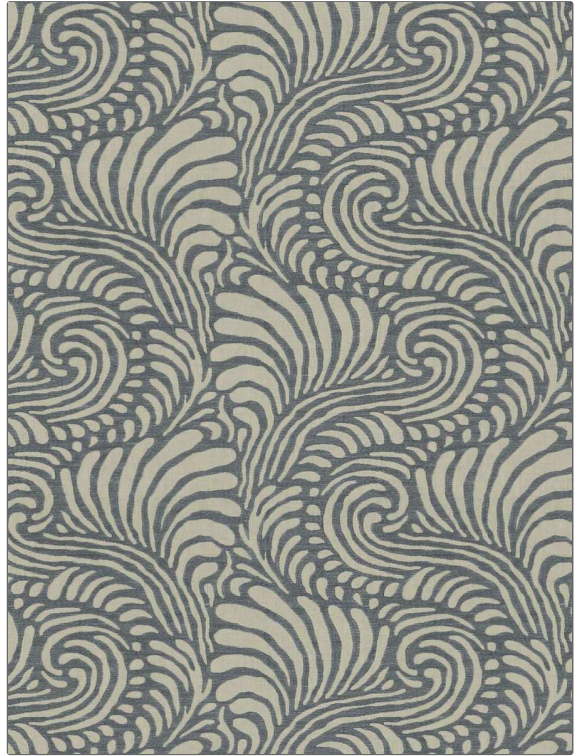

Fabric Product Details

PATTERN Karalana
COLOR Blue Haze

BRAND

Stroheim

APPLICATION

Fabric

USES

Bedding, Drapery

CATEGORIES

Crewels / Embroideries

BOOK

Ambiance (3 Books) Galaxy / Waterfall

COLORS

Blue, Light Blue

DESIGN TYPES

Embroidery, Scrollwork

SCALE

Large

RAILROADED

Not Railroaded

WIDTH

53.00 in (134.62 cm)

VERTICAL REPEAT

15.00 in (38.10 cm)

HORIZONTAL REPEAT

17.00 in (43.18 cm)

CONTENT

**Embroidery: 100% Viscose,
Base: 55% Linen, 45%
Cotton**

BACKING

PRODUCT NUMBER

1602601

DATE BOOKED

02/2024

COUNTRY

India

CLEANING CODES

S

ADDITIONAL PRODUCT NOTES

Exclusive Pattern, Embroidered Textiles Are Not, Guaranteed For Precise Color, Matching And Colorfastness., Color Placement Of Embroidery, May Vary. All Measurements, Quoted For Repeats Are, Approximate.