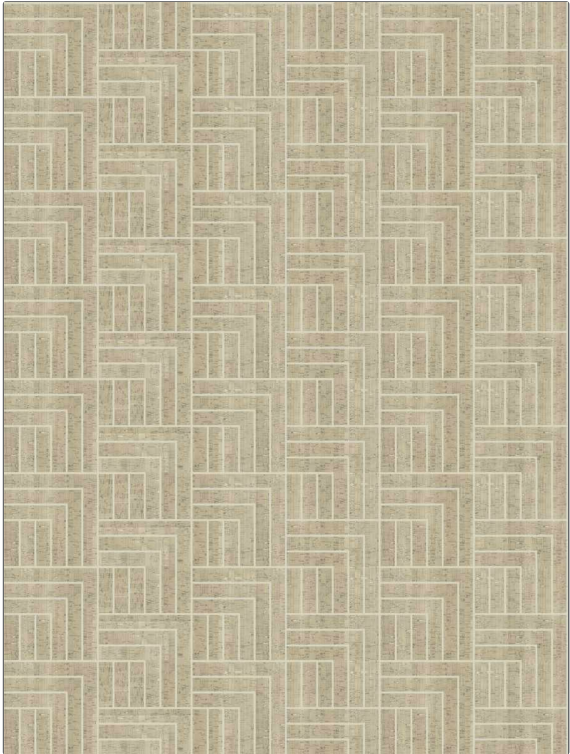

Wallcovering Product Details

PATTERN Cheyenne-WP
COLOR Birch

BRAND Stroheim
APPLICATION Wallcovering

CATEGORIES Cork, ASTM-E84, Handcrafted / Handmade, Inlay
BOOK Grasscloth:inlays Binder

COLORS Beige, Metallic, Off White / Ivory
DESIGN TYPES Geometric / Abstract, Contemporary / Modern

SCALE Medium

WIDTH	VERTICAL REPEAT	HORIZONTAL REPEAT	CONTENT
38.00 in (96.52 cm)	6.00 in (15.24 cm)	36.00 in (91.44 cm)	Face: 80% Cork, 20% Metallic Paper, Backing: 100% Nonwoven
BACKING	FIRE CODES	PRODUCT NUMBER	DATE BOOKED
Untrimmed, Nonwoven Backing	Ce Mark Certified, Passes ASTM E-84, Class A Fire	1571502	03/2024
COUNTRY			
China			