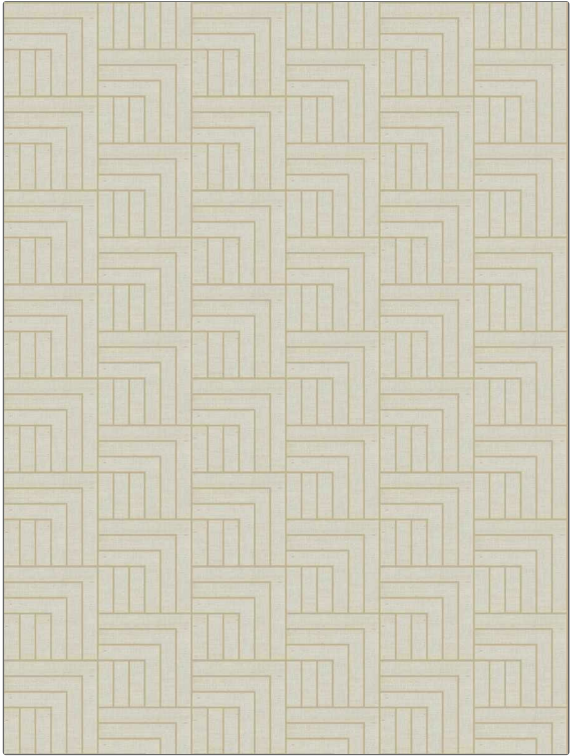

Wallcovering Product Details

PATTERN Boulder-WP
COLOR Snow

BRAND Stroheim
APPLICATION Wallcovering

CATEGORIES Grasscloths, ASTM-E84, En 15102, Handcrafted / Handmade, Inlay
BOOK Grasscloth:inlays Binder

COLORS Metallic, White
DESIGN TYPES Geometric / Abstract, Contemporary / Modern

SCALE Medium

WIDTH	VERTICAL REPEAT	HORIZONTAL REPEAT	CONTENT
38.00 in (96.52 cm)	6.00 in (15.24 cm)	36.00 in (91.44 cm)	Face: 80% Sisal, 20% Cotton, Backing: 100% Nonwoven
BACKING	FIRE CODES	PRODUCT NUMBER	DATE BOOKED
Untrimmed, Nonwoven Backing	Ce Mark Certified, Passes ASTM E-84, Class A Fire	1571102	03/2024
COUNTRY			
China			