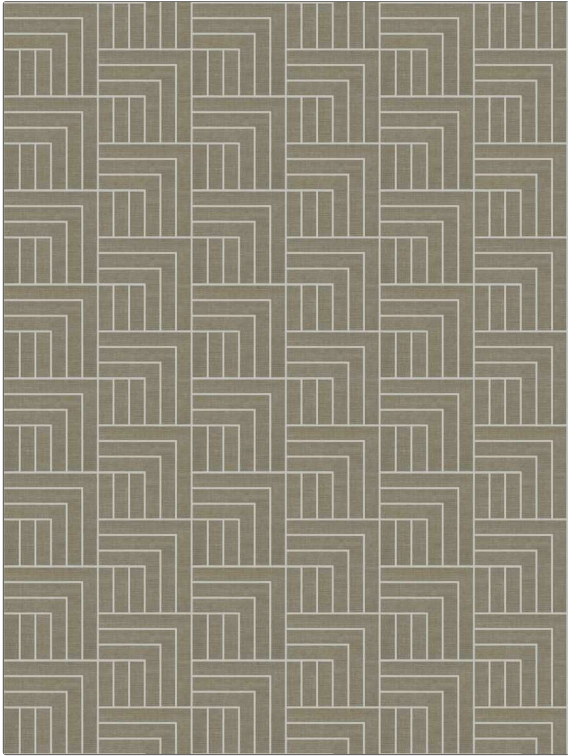

Wallcovering Product Details

PATTERN Boulder-WP
COLOR Driftwood

BRAND Stroheim
APPLICATION Wallcovering

CATEGORIES Grasscloths, ASTM-E84, En 15102, Handcrafted / Handmade, Inlay
BOOK Grasscloth:inlays Binder

COLORS Taupe / Tan, Metallic
DESIGN TYPES Geometric / Abstract, Contemporary / Modern

SCALE Medium

WIDTH	VERTICAL REPEAT	HORIZONTAL REPEAT	CONTENT
38.00 in (96.52 cm)	6.00 in (15.24 cm)	36.00 in (91.44 cm)	Face: 80% Sisal, 20% Cotton, Backing: 100% Nonwoven
BACKING	FIRE CODES	PRODUCT NUMBER	DATE BOOKED
Untrimmed, Nonwoven Backing	Ce Mark Certified, Passes ASTM E-84, Class A Fire	1571101	03/2024
COUNTRY			
China			

ADDITIONAL PRODUCT NOTES
 Untrimmed, Wet Removable, Nonwoven Backing, Paste The Paper, Ce Mark Certified, Straight / Side Match, Gently Vacuum With Soft Brush, Exclusive Pattern, Passes Euroclass En 13501-1, Variations In Color May Occur, From Lot To Lot.