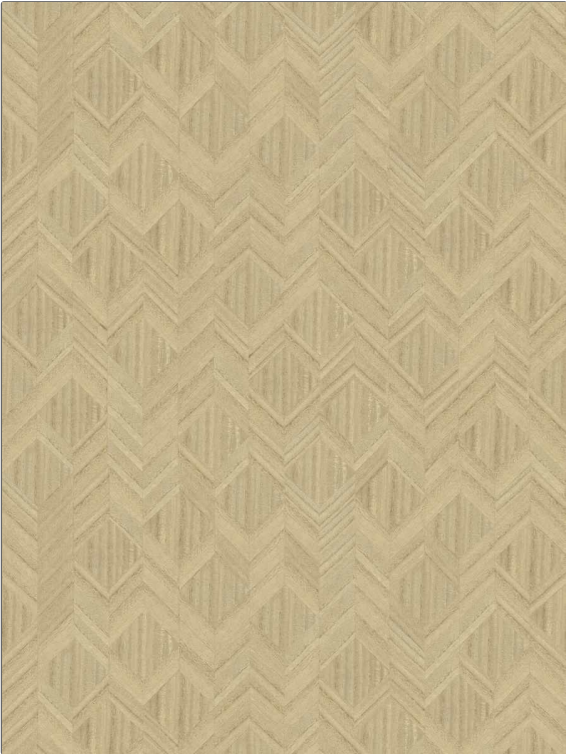

# Wallcovering Product Details

**PATTERN** Big Sky-WP  
**COLOR** Blonde

**BRAND** Stroheim  
**APPLICATION** Wallcovering

**CATEGORIES** ASTM-E84, Handcrafted / Handmade, Inlay  
**BOOK** Grasscloth:inlays Binder

**COLORS** Beige  
**DESIGN TYPES** Geometric / Abstract, Contemporary / Modern

**SCALE** Medium

WIDTH	VERTICAL REPEAT	HORIZONTAL REPEAT	CONTENT
38.00 in (96.52 cm)	30.00 in (76.20 cm)	36.00 in (91.44 cm)	Face: 100% Paulownia Wood, Backing: 100% Nonwoven
BACKING	FIRE CODES	PRODUCT NUMBER	DATE BOOKED
Untrimmed, Nonwoven Backing	Ce Mark Certified, Passes ASTM-E84, Class A Fire	1570801	03/2024
COUNTRY			
China			

**ADDITIONAL PRODUCT NOTES**  
 Untrimmed, Wet Removable, Nonwoven Backing, Paste The Paper, Ce Mark Certified, Straight / Side Match, Gently Vacuum With Soft Brush, Exclusive Pattern, Variations In Color May Occur, From Lot To Lot.