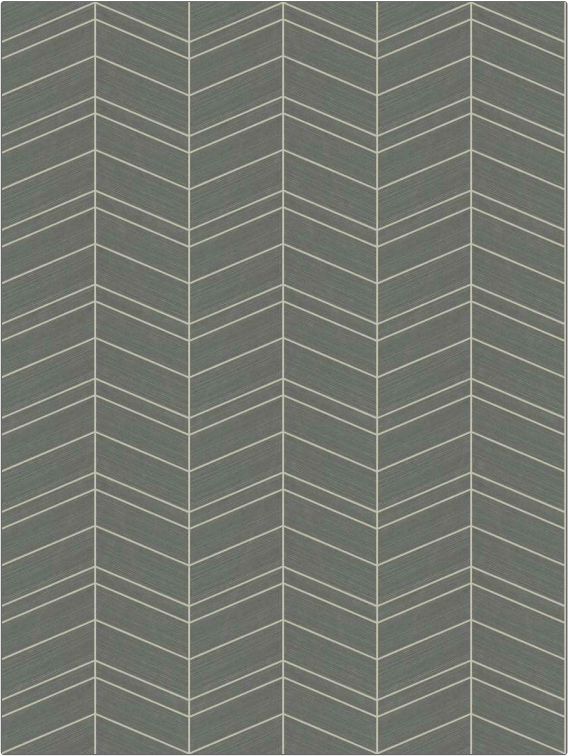

Wallcovering Product Details

PATTERN Arrowhead-WP
COLOR 505

BRAND Stroheim
APPLICATION Wallcovering

CATEGORIES Grasscloths, ASTM-E84, En 15102, Handcrafted / Handmade, Inlay
COLORS Blue

DESIGN TYPES Geometric / Abstract, Chevron, Contemporary / Modern
SCALE Large

WIDTH 38.00 in (96.52 cm)	VERTICAL REPEAT 6.00 in (15.24 cm)	HORIZONTAL REPEAT 36.00 in (91.44 cm)	CONTENT Face: 80% Sisal, 20% Cotton, Backing: 100% Nonwoven
BACKING Untrimmed, Nonwoven Backing	FIRE CODES Ce Mark Certified, Passes ASTM E-84, Class A Fire	PRODUCT NUMBER 1570705	COUNTRY China