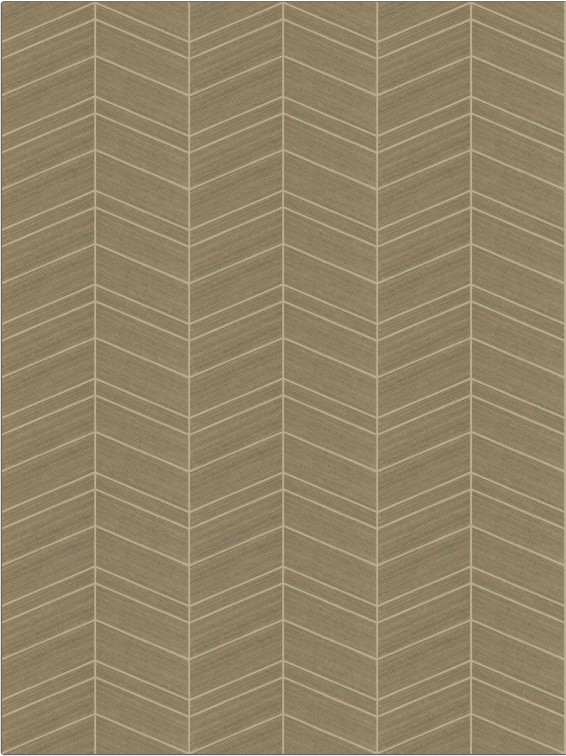

Wallcovering Product Details

PATTERN Arrowhead-WP
COLOR Whiskey

BRAND Stroheim
APPLICATION Wallcovering

CATEGORIES Grasscloths, ASTM-E84, En 15102, Handcrafted / Handmade, Inlay
BOOK Grasscloth:inlays Binder

COLORS Brown, Taupe / Tan
DESIGN TYPES Geometric / Abstract, Chevron, Contemporary / Modern

SCALE Large

WIDTH	VERTICAL REPEAT	HORIZONTAL REPEAT	CONTENT
38.00 in (96.52 cm)	6.00 in (15.24 cm)	36.00 in (91.44 cm)	Face: 80% Sisal, 20% Cotton, Backing: 100% Nonwoven
BACKING	FIRE CODES	PRODUCT NUMBER	DATE BOOKED
Untrimmed, Nonwoven Backing	Ce Mark Certified, Passes ASTM E-84, Class A Fire	1570404	03/2024
COUNTRY			
China			