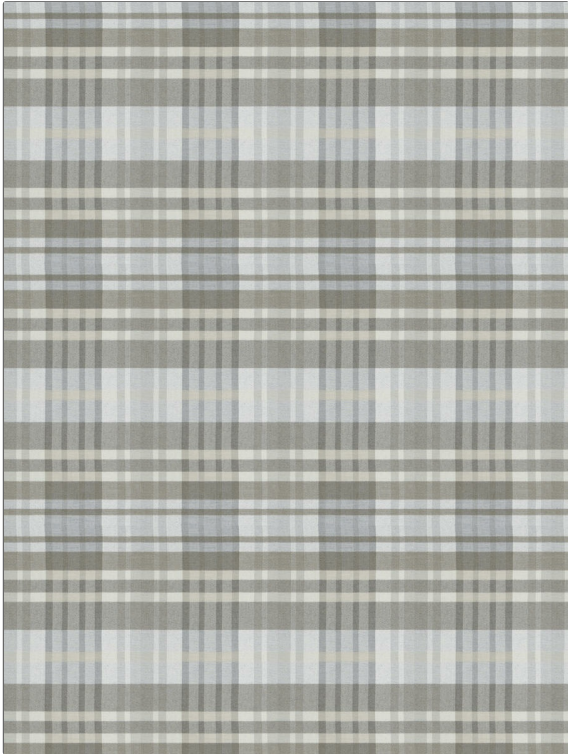

Fabric Product Details

PATTERN	Romy Plaid
COLOR	Grey
BRAND	APPLICATION
S. Harris	Fabric
USES	CATEGORIES
Multipurpose, Upholstery	Outdoor, Wovens, Sunbrella
BOOK	COLORS
Fall 2017	Grey
DESIGN TYPES	SCALE
Check / Plaid, Contemporary / Modern	Large
RAILROADED	
Not Railroaded	

WIDTH	VERTICAL REPEAT	HORIZONTAL REPEAT	CONTENT
53.00 in (134.62 cm)	25.60 in (65.02 cm)	13.10 in (33.27 cm)	100% Sunbrella Acrylic
BACKING	FIRE CODES	DOUBLE RUBS	PRODUCT NUMBER
	UFAC Class I / NFPA 260	Exceeds 12,000 Double Rubs (Wyzenbeek Method)	8937002
DATE BOOKED	COUNTRY	CLEANING CODES	
08/2017	USA	WS	