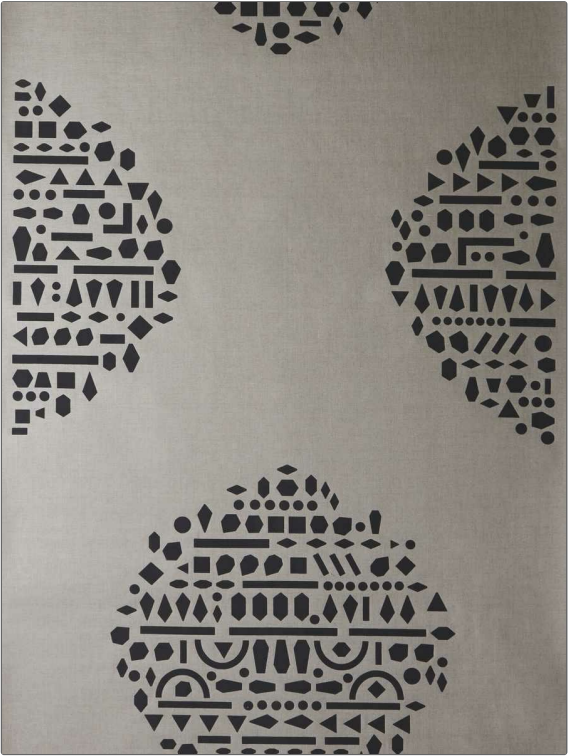

# Wallcovering Product Details

**PATTERN** 14030W Jacobine  
**COLOR** Charcoal 03

<b>BRAND</b>	<b>APPLICATION</b>
S. Harris	Wallcovering
<b>CATEGORIES</b>	<b>BOOK</b>
Textures, Wallpaper, En 15102, Prints	Habitat Wallcovering
<b>COLORS</b>	<b>DESIGN TYPES</b>
Grey	Print Pattern, Medallion, Contemporary / Modern, Texture Raised, Abstract
<b>SCALE</b>	
Large	

<b>WIDTH</b>	<b>VERTICAL REPEAT</b>	<b>HORIZONTAL REPEAT</b>	<b>CONTENT</b>
37.80 in (96.01 cm)	53.50 in (135.89 cm)	37.80 in (96.01 cm)	Face: 100% Linen, Backing: 60% Cellulose, 40% Polyester
<b>BACKING</b>	<b>FIRE CODES</b>	<b>PRODUCT NUMBER</b>	<b>DATE BOOKED</b>
Untrimmed, Strippable	Ce Mark Certified, Passes EN15102	8806503	09/2016
<b>COUNTRY</b>			
Italy			

**ADDITIONAL PRODUCT NOTES**

Untrimmed, Strippable, Paste The Wall, Ce Mark Certified, Passes EN15102, Straight / Side Match, Spongeable, Unpasted, Exclusive Pattern