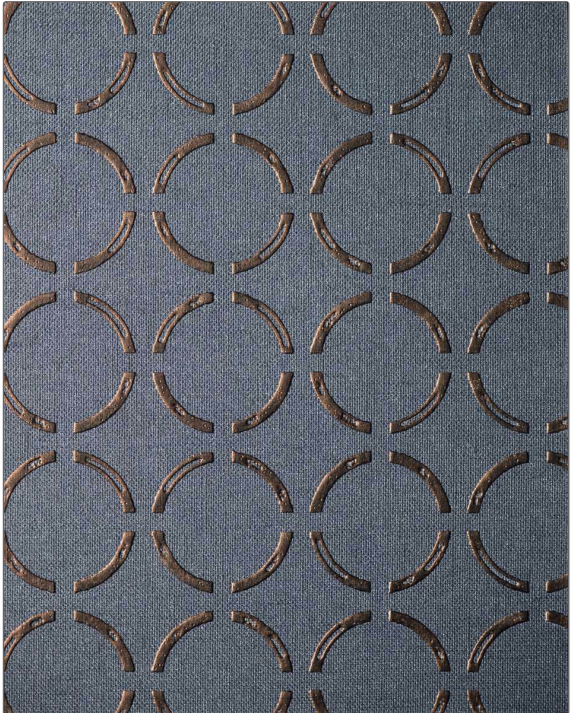

Wallcovering Product Details

PATTERN 14132W Riona
COLOR 501

BRAND S. Harris
APPLICATION Wallcovering

CATEGORIES Textures, ASTM-E84, Wallpaper, String / Textile, Prints
COLORS Grey, Metallic

DESIGN TYPES Geometric / Abstract, Contemporary / Modern, Dots / Circles

WIDTH 54.00 in (137.16 cm)	VERTICAL REPEAT 2.00 in (5.08 cm)	HORIZONTAL REPEAT 2.00 in (5.08 cm)	CONTENT Face: 100% Linen, Backing: 70% Wood Pulp, 30% Polyester
BACKING Pretrimmed	FIRE CODES Passes ASTM-E84	PRODUCT NUMBER 4937201	COUNTRY USA