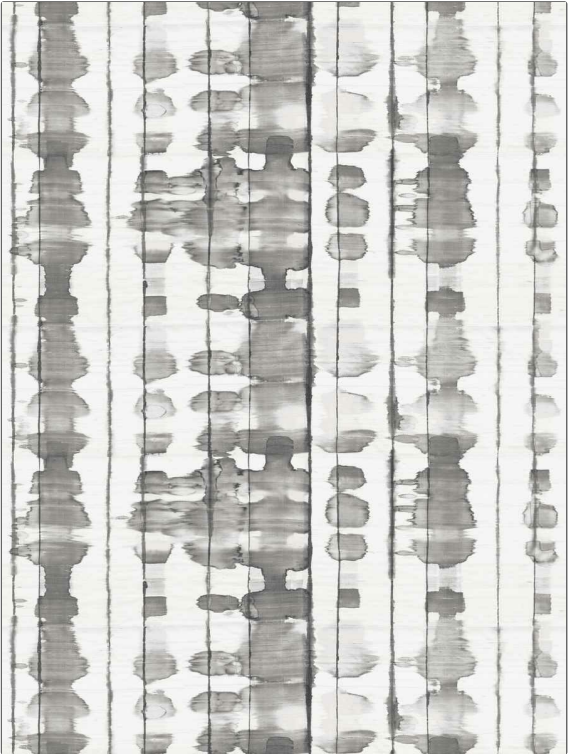

# Wallcovering Product Details

**PATTERN** Bontecou-WP  
**COLOR** Smoke

**BRAND** S. Harris  
**APPLICATION** Wallcovering

**CATEGORIES** Non - Woven, Digital, Prints  
**BOOK** Chroma S24

**COLORS** Grey  
**DESIGN TYPES** Stripes, Contemporary / Modern, Abstract

**SCALE** Large

<b>WIDTH</b>	<b>VERTICAL REPEAT</b>	<b>HORIZONTAL REPEAT</b>	<b>CONTENT</b>
26.75 in (67.94 cm)	14.12 in (35.86 cm)	26.75 in (67.94 cm)	100% Cotton
<b>BACKING</b>	<b>PRODUCT NUMBER</b>	<b>DATE BOOKED</b>	<b>COUNTRY</b>
Untrimmed	1801401	01/2024	Austria

**ADDITIONAL PRODUCT NOTES**  
 Untrimmed, Lead & Formaldehyde Free, Cadmium & Mercury Free, Latex Free, Wet Removable, Paste The Wall, Straight / Side Match, Nonwoven Paper, Gently Vacuum With Soft Brush, Exclusive Pattern