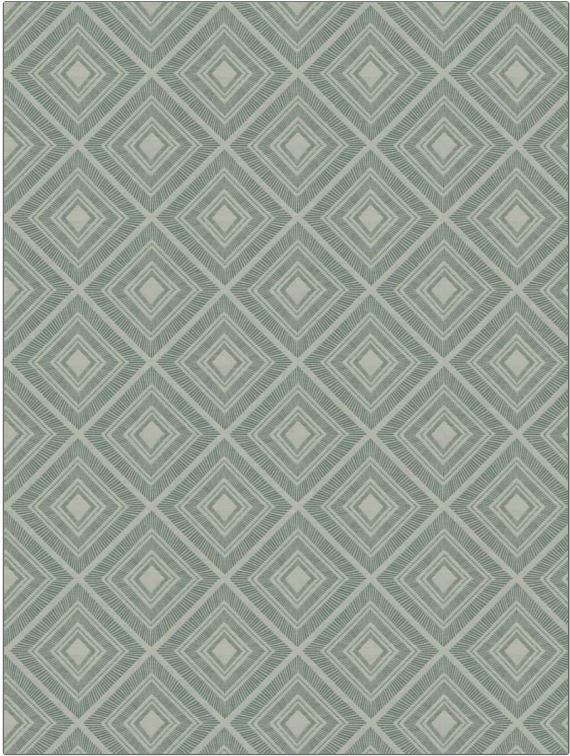

PATTERN **Hammock Diamond**
COLOR **03**

BRAND	APPLICATION
Fabricut	Fabric
USES	CATEGORIES
Bedding, Drapery	Wovens, Faux Silk
COLORS	DESIGN TYPES
Aqua / Teal	Diamond
SCALE	RAILROADED
Medium	Not Railroaded

WIDTH	VERTICAL REPEAT	HORIZONTAL REPEAT	CONTENT
56.00 in (142.24 cm)	7.00 in (17.78 cm)	7.00 in (17.78 cm)	56% Polyester, 44% Cotton
BACKING	PRODUCT NUMBER	COUNTRY	CLEANING CODES
	9798603	Turkey	S