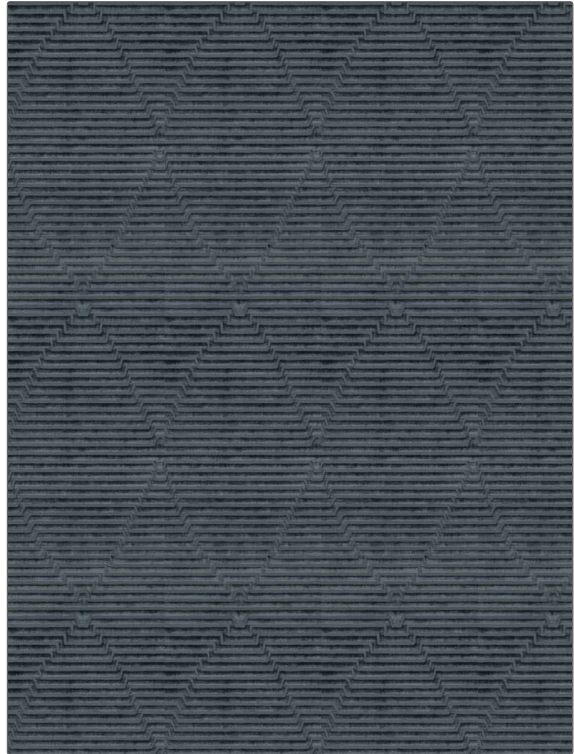

**PATTERN** Ritzy Geometric  
**COLOR** Midnight

**BRAND**

**Fabricut**

**APPLICATION**

**Fabric**

**USES**

**Bedding, Multipurpose, Upholstery**

**CATEGORIES**

**Velvet / Grospoint, Chenille**

**BOOK**

**Luxe Nuances (4 Books) Sapphire Forest**

**COLORS**

**Blue**

**DESIGN TYPES**

**Geometric, Contemporary / Modern**

**SCALE**

**Medium**

**RAILROADED**

**Not Railroaded**

**WIDTH**

**55.00 in (139.70 cm)**

**VERTICAL REPEAT**

**12.50 in (31.75 cm)**

**HORIZONTAL REPEAT**