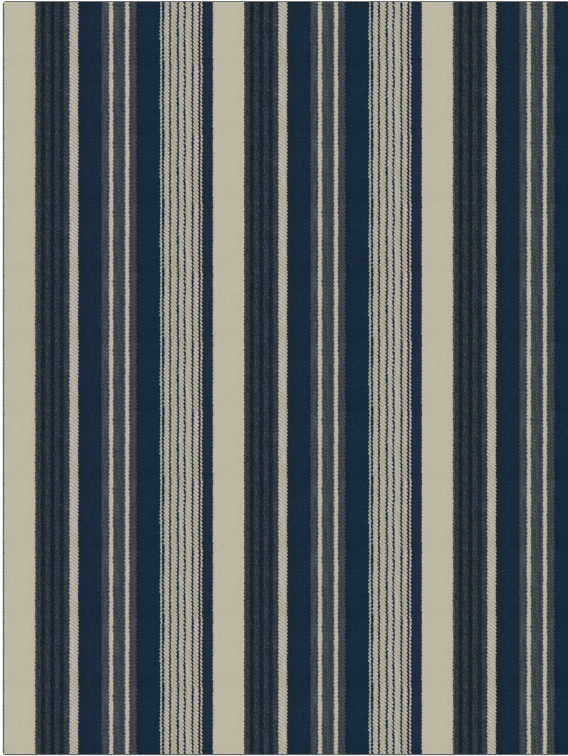

PATTERN Chi Stripe
COLOR 01

BRAND	APPLICATION
Fabricut	Fabric
USES	CATEGORIES
Upholstery	Easy To Clean, Chenille
COLORS	DESIGN TYPES
Blue	Stripes
SCALE	RAILROADED
Medium	Railroaded

WIDTH	FINISH	VERTICAL REPEAT	HORIZONTAL REPEAT
53.00 in (134.62 cm)	Alta Performance	0.00 in (0.00 cm)	10.00 in (25.40 cm)
CONTENT	BACKING	FIRE CODES	DOUBLE RUBS
73% Polyester, 24% Acrylic, 3% Wool	Light Acrylic Backing	UFAC Class I / NFPA 260	Exceeds 25,000 Double Rubs (Wyzenbeek Method)
PRODUCT NUMBER	COUNTRY	CLEANING CODES	
9688501	Belgium	WS	

ADDITIONAL PRODUCT NOTES

Alta Performance, Ca Tb 117-2013, Light Acrylic Backing, Shown Railroaded, Exclusive Pattern